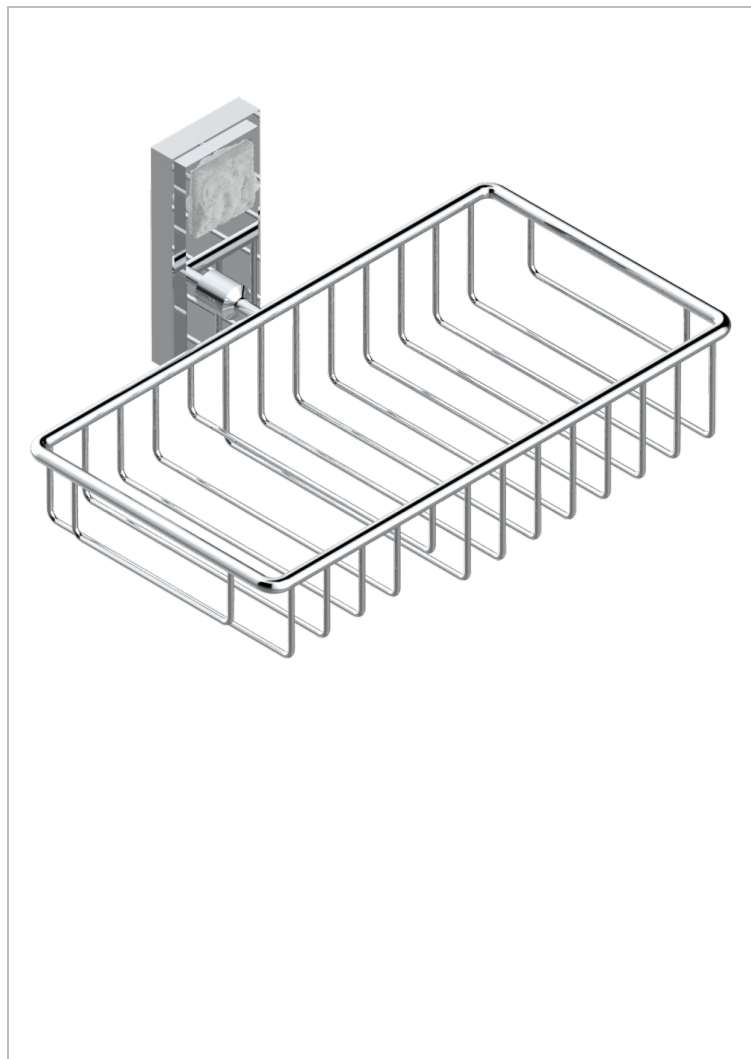

MASQUE DE FEMME SOLAIRE

A2S-2620

Combined soap and sponge holder with flange, 240 x 130 mm

THG[®]
PARIS

CHARACTERISTIC

- Masque de Femme Solaire
- Combined soap and sponge holder with flange, 240 x 130 mm

AVAILABLE FINITIONS

Black ceram - D30
Matt chrome - C02
Matt gold - F07
Matt nickel (color finish) - C01
Polished chrome (color finish) - A02
Polished chrome / Polished gold (color finish) - G02

Polished gold (color finish) - F01
Polished nickel - B01
Soft gold - F30
Soft matt gold - F31