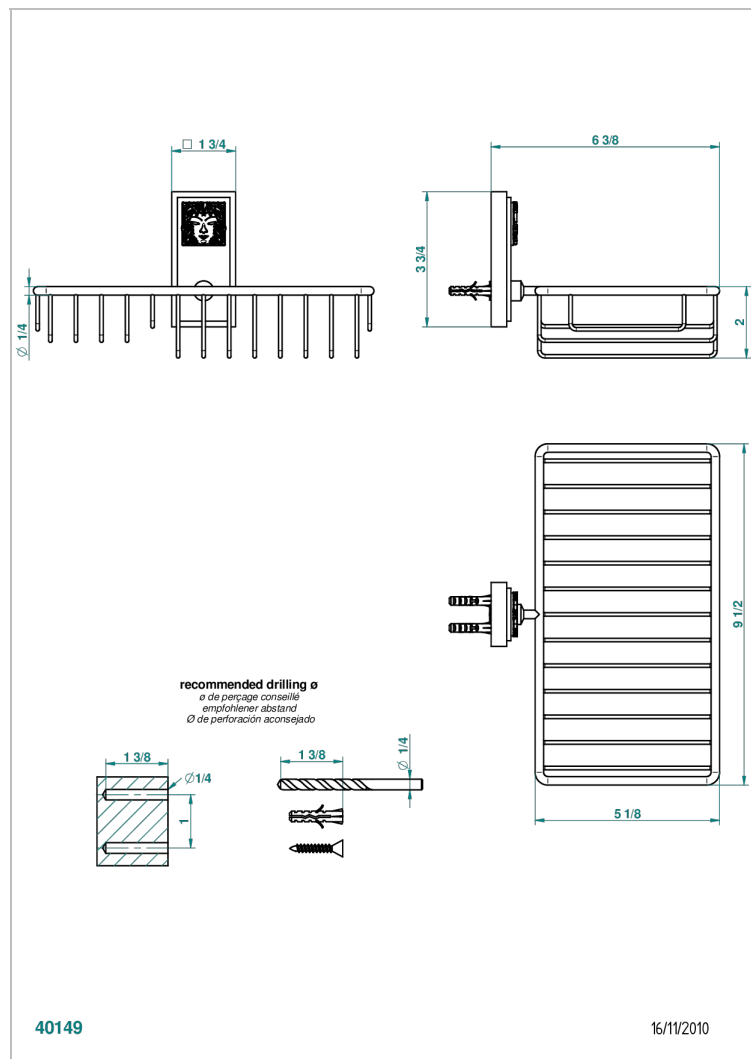

MASQUE DE FEMME SOLAIRE

A2S-2620

Combined soap and sponge holder with flange, 240 x 130 mm

THG[®]
PARIS

CHARACTERISTIC

- Masque de Femme Solaire
- Combined soap and sponge holder with flange, 240 x 130 mm

AVAILABLE FINITIONS