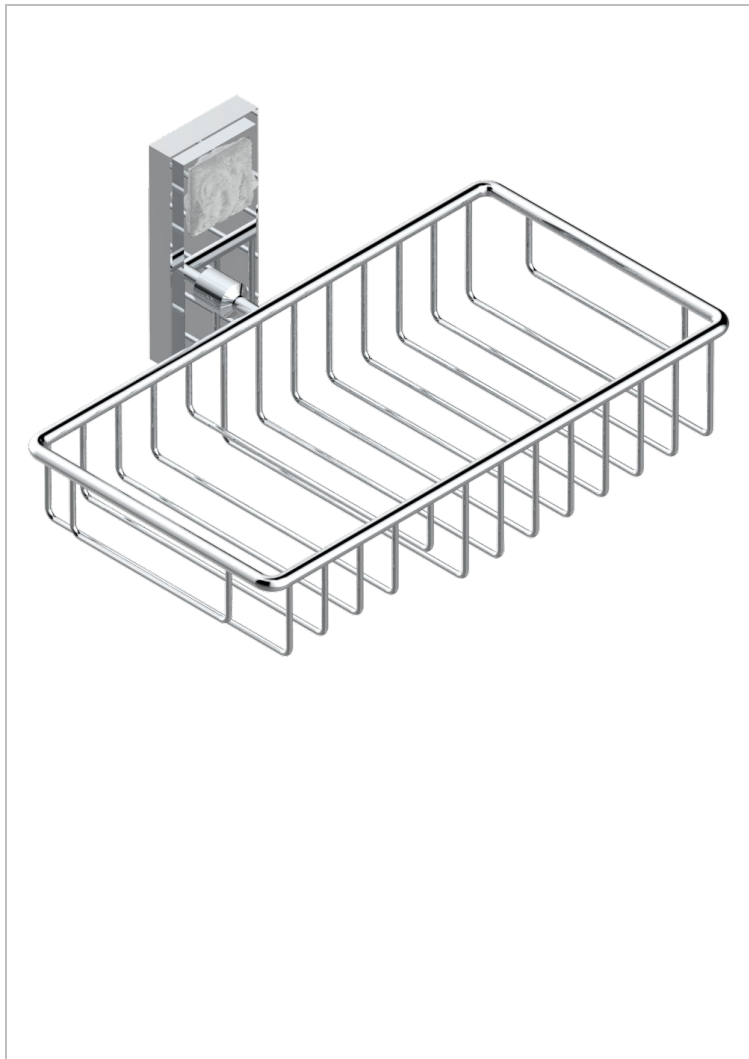

MASQUE DE FEMME LUNAIRE

A2R-2620

Soap and sponge holder, wall mounted

THG[®]
PARIS

CHARACTERISTIC

- Masque de Femme Lunaire
- Soap and sponge holder, wall mounted

AVAILABLE FINITIONS

Black ceram - D30
Chrome polished - A02
Chrome polished / gold polished - G02
Gold mat - F07
Gold polished - F01
Matt chrome (American satin) - C02

Matt nickel (American satin) - C01
Nickel polished - B01
Soft gold - F30
Soft matt gold - F31