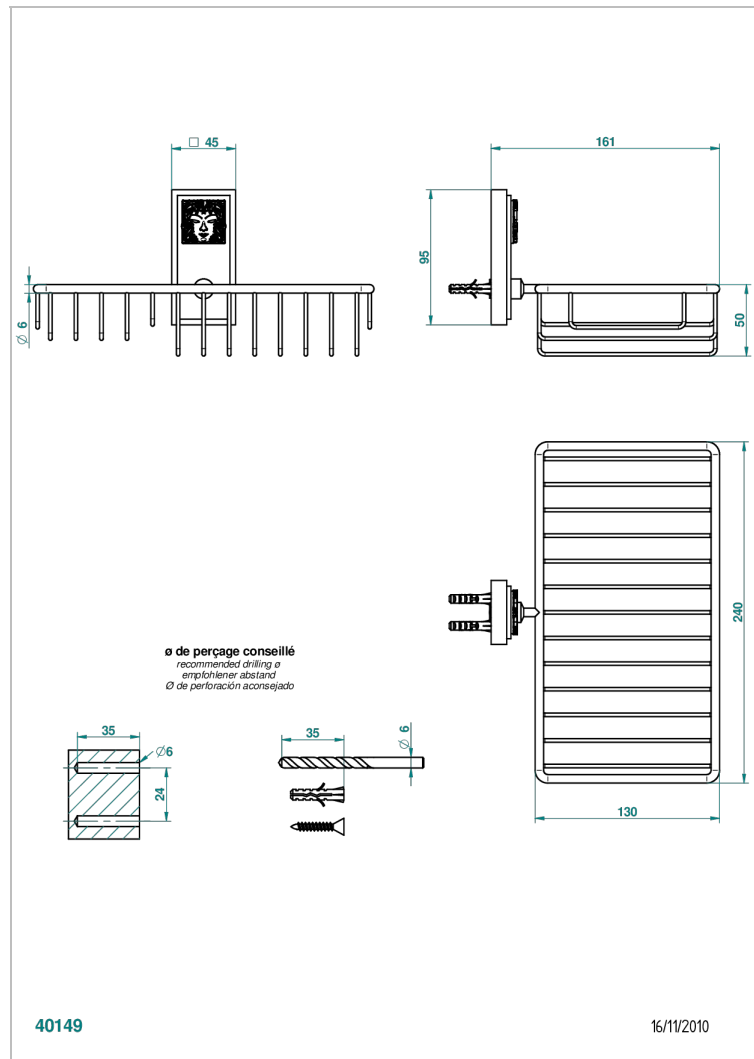

MASQUE DE FEMME LUNAIRE

A2R-2620

Soap and sponge holder, wall mounted

THG[®]
PARIS

CHARACTERISTIC

- Masque de Femme Lunaire
- Soap and sponge holder, wall mounted

AVAILABLE FINITIONS

Black ceram - D30
Chrome polished - A02
Chrome polished / gold polished - G02
Gold mat - F07
Gold polished - F01
Matt chrome (American satin) - C02