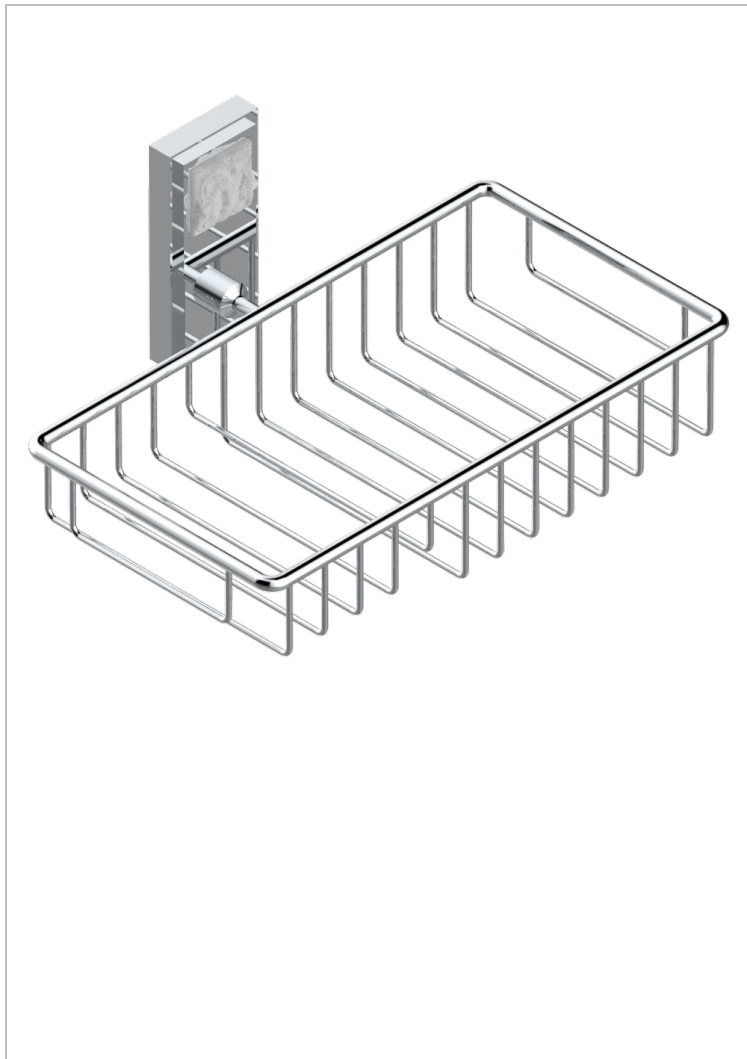

MASQUE DE FEMME LUNAIRE

A2R-2620

Soap and sponge holder, wall mounted

THG[®]
PARIS

40149

16/11/2010

CHARACTERISTIC

- Masque de Femme Lunaire
- Soap and sponge holder, wall mounted

AVAILABLE FINITIONS

Black ceram - D30
Chrome polished - A02
Chrome polished / gold polished - G02
Gold mat - F07
Gold polished - F01
Matt chrome (American satin) - C02

Matt nickel (American satin) - C01
Nickel polished - B01
Soft gold - F30
Soft matt gold - F31