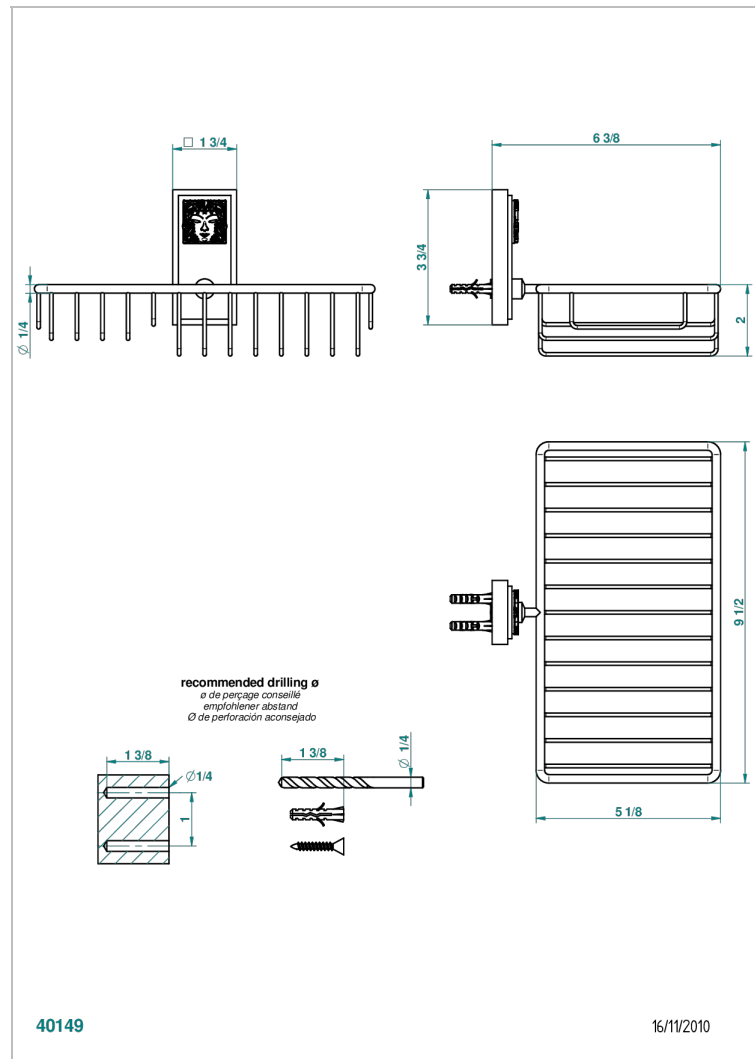

MASQUE DE FEMME LUNAIRE

A2R-2620

Soap and sponge holder, wall mounted

THG[®]
PARIS

40149

16/11/2010

CHARACTERISTIC

- Masque de Femme Lunaire
- Soap and sponge holder, wall mounted

AVAILABLE FINITIONS

Black ceram - D30
Chrome polished - A02
Chrome polished / gold polished - G02
Gold mat - F07
Gold polished - F01
Matt chrome (American satin) - C02

Matt nickel (American satin) - C01
Nickel polished - B01
Soft gold - F30
Soft matt gold - F31