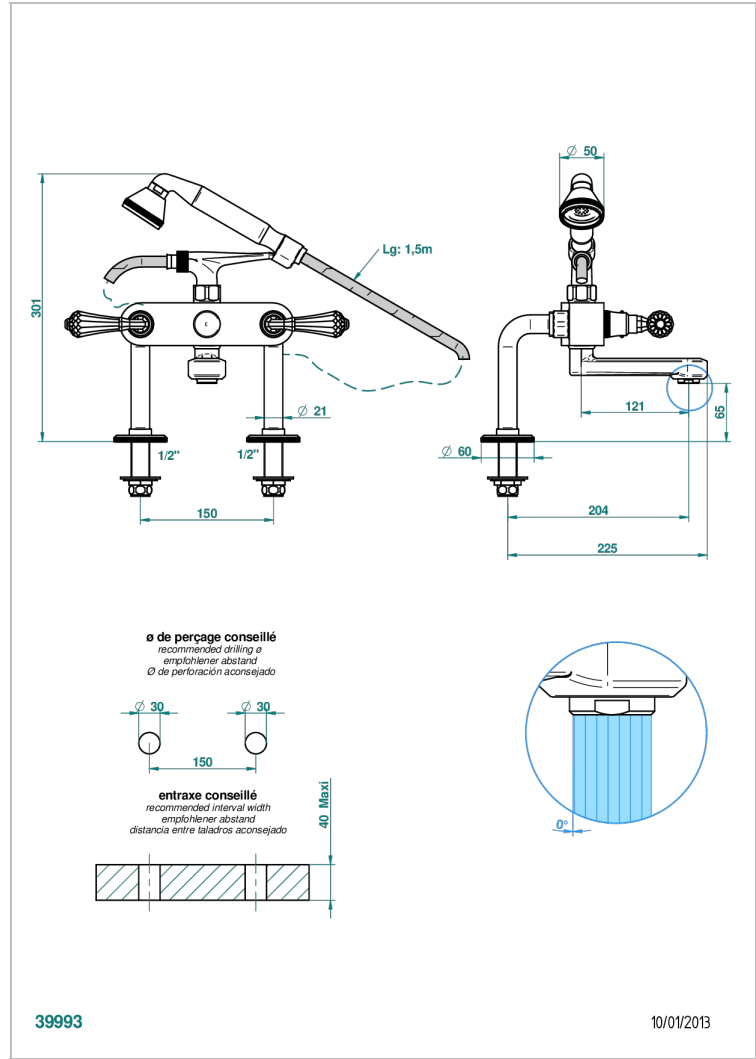

# ART DECO CRYSTAL

A56-13G

Rim mounted 2-hole bath/telephone shower mixer, shower and hose

THG<sup>®</sup>  
PARIS

## TECHNICAL SPECS

- Recommandé : 3 bars (max. 5 bars) - Advised : 43,5 psi (max. 72 psi)
- Bec : 35 l/min à 3 bars - Douchette : 9,5 l/min à 3 bars
- Spout : 9.26 gpm at 43.5 psi - Handshower : 2.5 gpm at 43.5 psi