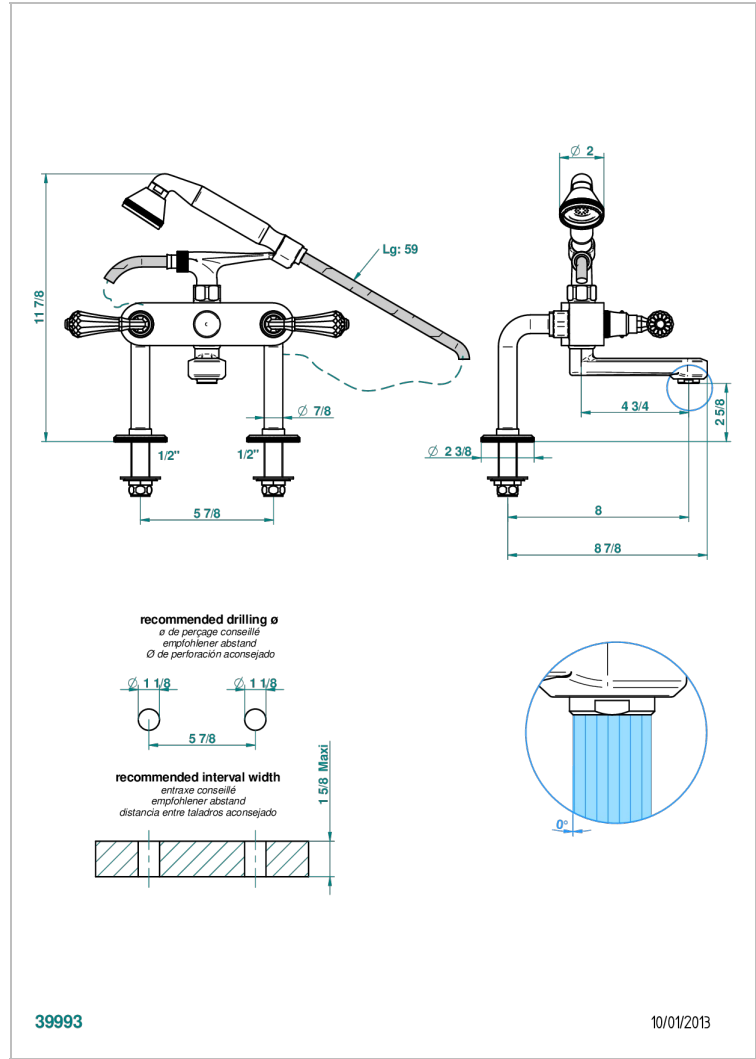

ART DECO CRYSTAL

A56-13G

Rim mounted 2-hole bath/telephone shower mixer, shower and hose

THG[®]
PARIS

CHARACTERISTIC

- ACS : 21ACCLY034

TECHNICAL SPECS

- Recommandé : 3 bars (max. 5 bars) - Advised : 43,5 psi (max. 72 psi)
- Bec : 35 l/min à 3 bars - Douchette : 9,5 l/min à 3 bars
- Spout : 9.26 gpm at 43.5 psi - Handshower : 2.5 gpm at 43.5 psi

STANDARDS

AVAILABLE FINITIONS

Antique nickel - H28
Black ceram - D30
Blush PVD - H62
Brass color PVD - H49
Brown bronze color PVD - F33
Gold color PVD - H52

Graphite PVD - H64
Lacquered light bronze - D01
Matt Umber PVD - H67
Matt blush PVD - H60
Matt brass color PVD - H50
Matt brown bronze color PVD - F34