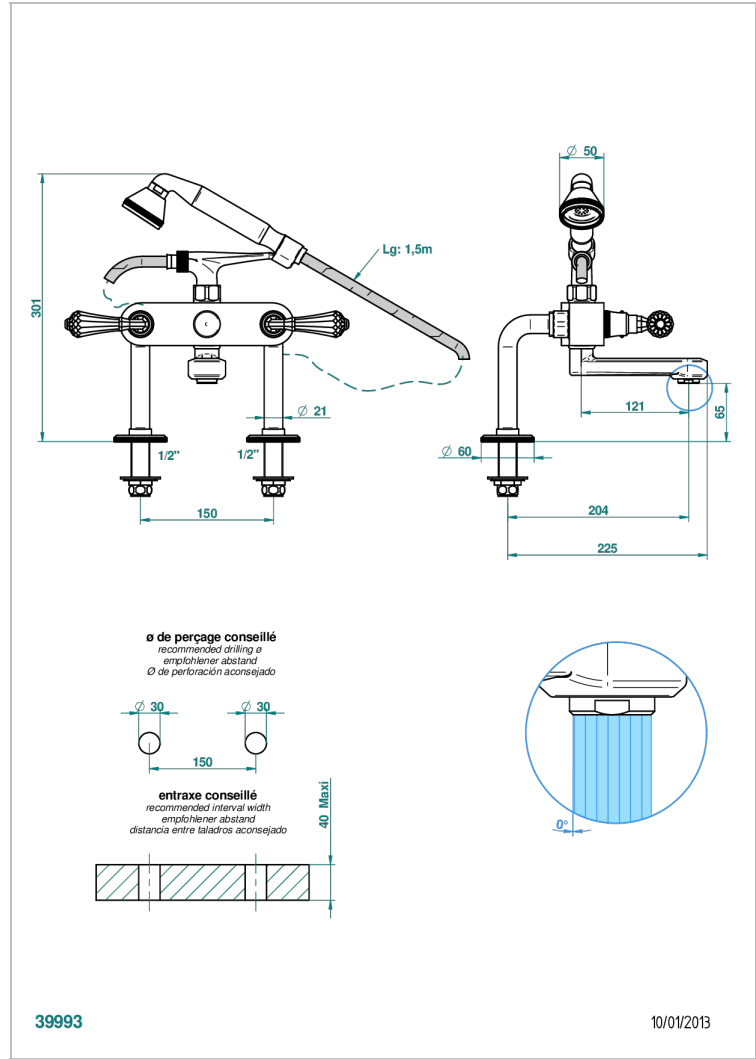

ART DECO CRYSTAL

A56-13G

Rim mounted 2-hole bath/telephone shower mixer, shower and hose

THG[®]
PARIS

CHARACTERISTIC

- ACS : 21ACCLY034

TECHNICAL SPECS

- Recommandé : 3 bars (max. 5 bars) - Advised : 43,5 psi (max. 72 psi)
- Bec : 35 l/min à 3 bars - Douchette : 9,5 l/min à 3 bars
- Spout : 9.26 gpm at 43.5 psi - Handshower : 2.5 gpm at 43.5 psi

STANDARDS

AVAILABLE FINITIONS

Antique nickel - H28
Black ceram - D30
Blush PVD - H62
Brass color PVD - H49
Brown bronze color PVD - F33
Gold color PVD - H52

Graphite PVD - H64
Lacquered light bronze - D01
Matt Umber PVD - H67
Matt blush PVD - H60
Matt brass color PVD - H50
Matt brown bronze color PVD - F34