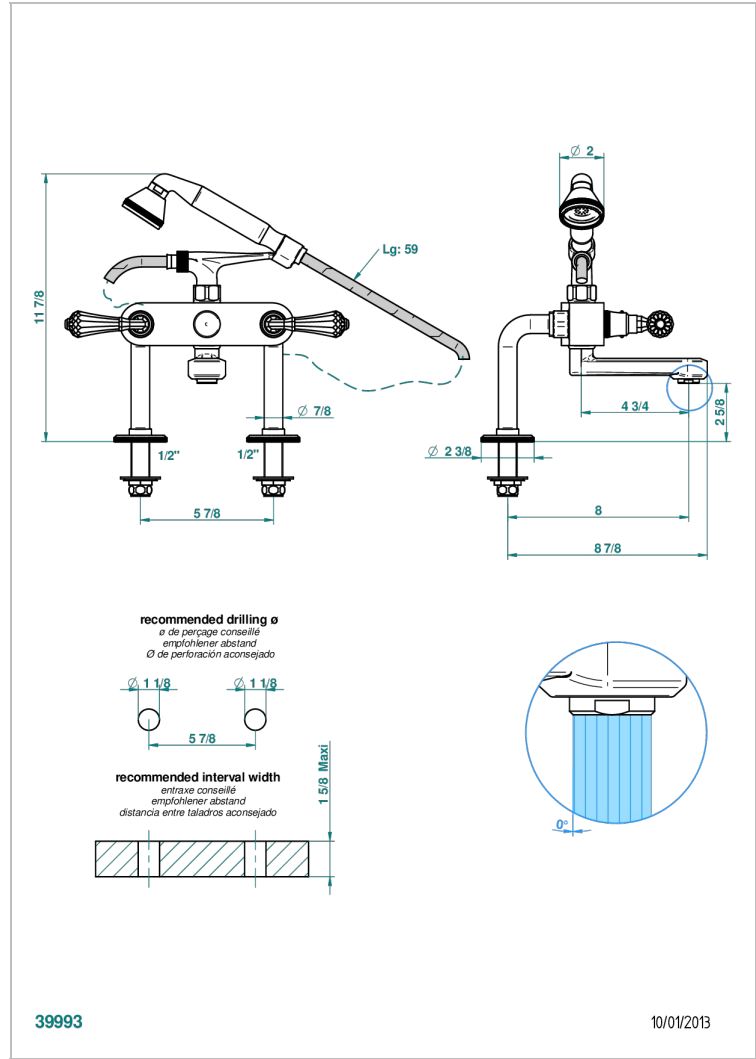

ART DECO CRYSTAL

A56-13G

Rim mounted 2-hole bath/telephone shower mixer, shower and hose

CHARACTERISTIC

- ACS : 21ACCLY034

TECHNICAL SPECS

- Recommandé : 3 bars (max. 5 bars) - Advised : 43,5 psi (max. 72 psi)
- Bec : 35 l/min à 3 bars - Douchette : 9,5 l/min à 3 bars
- Spout : 9.26 gpm at 43.5 psi - Handshower : 2.5 gpm at 43.5 psi

STANDARDS

AVAILABLE FINITIONS

Antique nickel - H28
Black ceram - D30
Blush PVD - H62
Brass color PVD - H49
Brown bronze color PVD - F33
Gold color PVD - H52

Graphite PVD - H64
Lacquered light bronze - D01
Matt Umber PVD - H67
Matt blush PVD - H60
Matt brass color PVD - H50
Matt brown bronze color PVD - F34