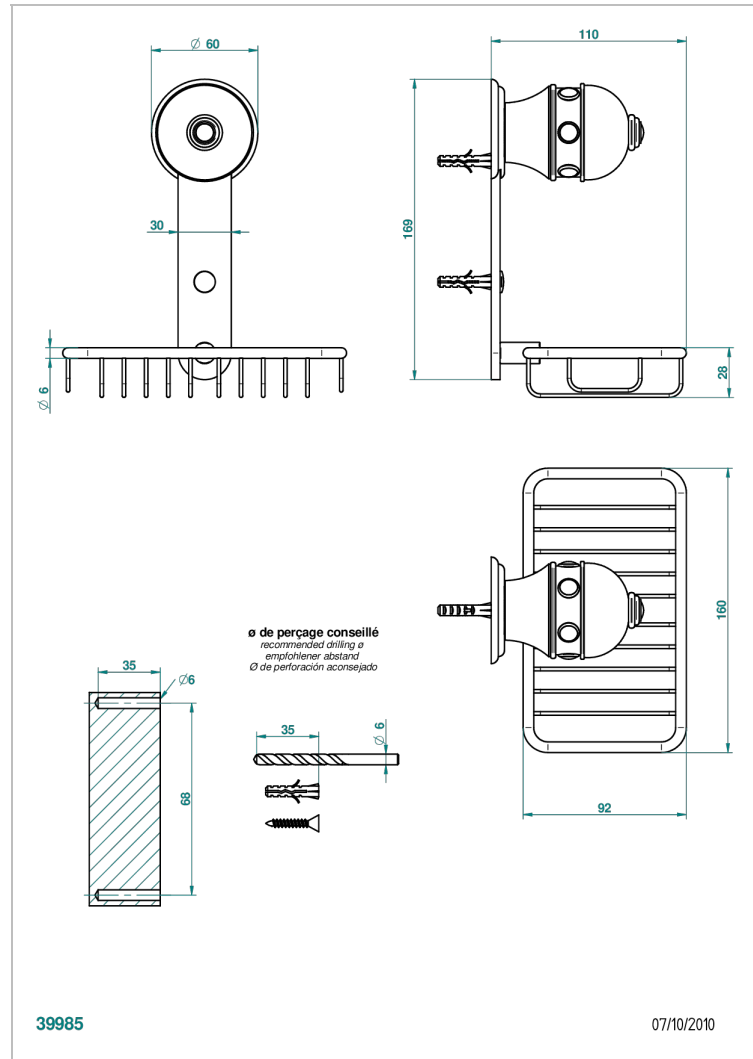

SULLY LAPIS LAZULI

A1W-620

Soap basket, wall mounted 6"1/4 x 3"5/8

THG[®]
PARIS

CHARACTERISTIC

- Sully Lapis Lazuli
- Soap basket, wall mounted 6"1/4 x 3"5/8

AVAILABLE FINITIONS

Black ceram - D30
Blush PVD - H62
Brass color PVD - H49
Brown bronze color PVD - F33
Chrome polished - A02
Chrome polished / gold polished - G02