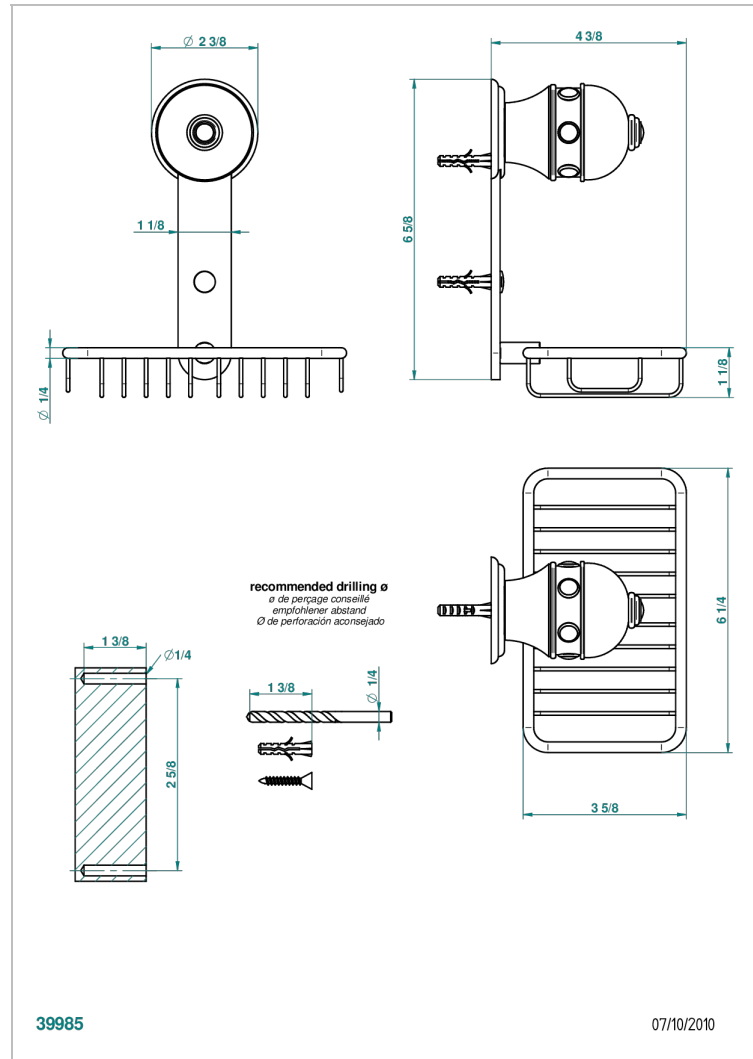

SULLY LAPIS LAZULI

A1W-620

Soap basket, wall mounted 6"1/4 x 3"5/8

CHARACTERISTIC

- Sully Lapis Lazuli
- Soap basket, wall mounted 6"1/4 x 3"5/8

AVAILABLE FINITIONS

Black ceram - D30
 Blush PVD - H62
 Brass color PVD - H49
 Brown bronze color PVD - F33
 Chrome polished - A02
 Chrome polished / gold polished - G02