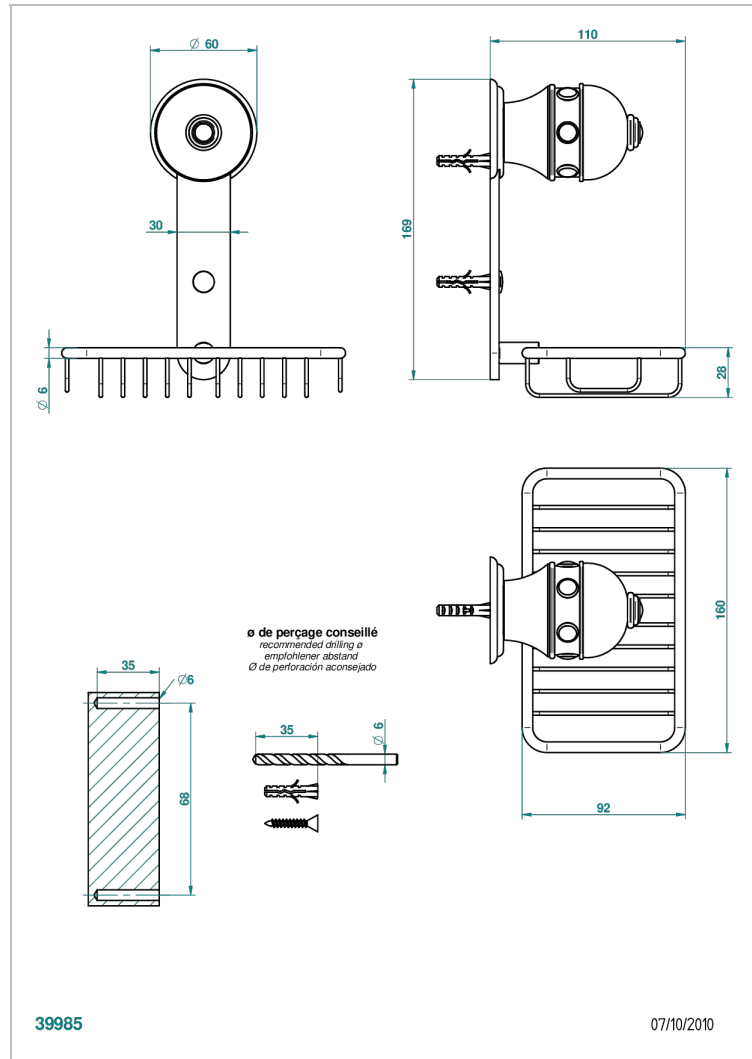

SULLY LAPIS LAZULI

A1W-620

Net soap dish with flange, 160 x 95 mm

CHARACTERISTIC

- Sully Lapis Lazuli
- Net soap dish with flange, 160 x 95 mm

AVAILABLE FINITIONS

Antique nickel - H28
Black ceram - D30
Blush PVD - H62
Brass color PVD - H49
Brown bronze color PVD - F33
Gold color PVD - H52