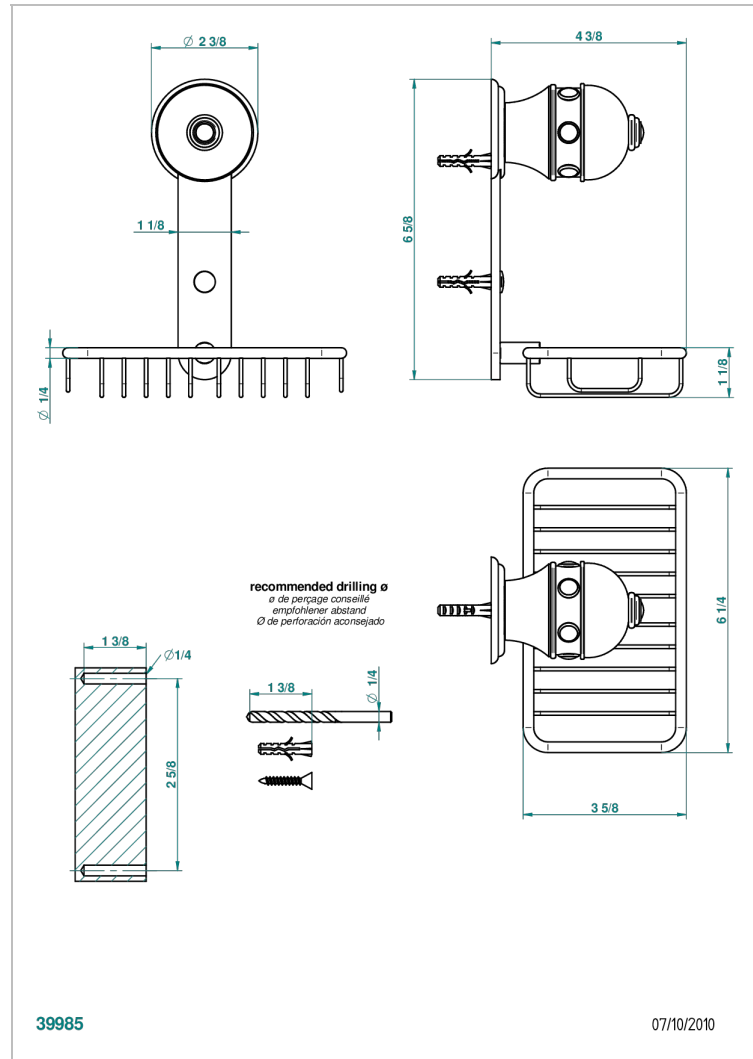

# SULLY LAPIS LAZULI

A1W-620

Net soap dish with flange, 160 x 95 mm

## CHARACTERISTIC

- Sully Lapis Lazuli
- Net soap dish with flange, 160 x 95 mm