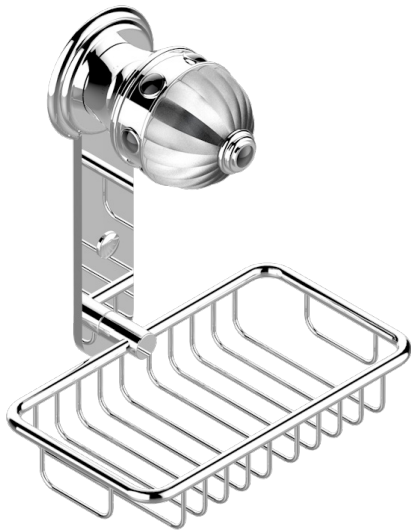

AMBOISE BLACK ONYX

A1M-620

Soap basket, wall mounted 6"1/4 x 3"5/8

THG[®]
PARIS

CHARACTERISTIC

- Amboise Black Onyx
- Soap basket, wall mounted 6"1/4 x 3"5/8

AVAILABLE FINITIONS

Black ceram - D30
Blush PVD - H62
Brass color PVD - H49
Brown bronze color PVD - F33
Chrome polished - A02
Chrome polished / gold polished - G02

Gold color PVD - H52
Gold mat - F07
Gold polished - F01
Graphite PVD - H64
Matt Umber PVD - H67
Matt blush PVD - H60

Matt brass color PVD - H50
Matt brown bronze color PVD - F34
Matt chrome (American satin) - C02
Matt gold color PVD - H53
Matt graphite PVD - H65
Matt nickel (American satin) - C01

Matt nickel color PVD - H56
Nickel antique / Sovereign - H28
Nickel color PVD - H55
Nickel polished - B01
Soft gold - F30
Soft matt gold - F31

Umber PVD - H66