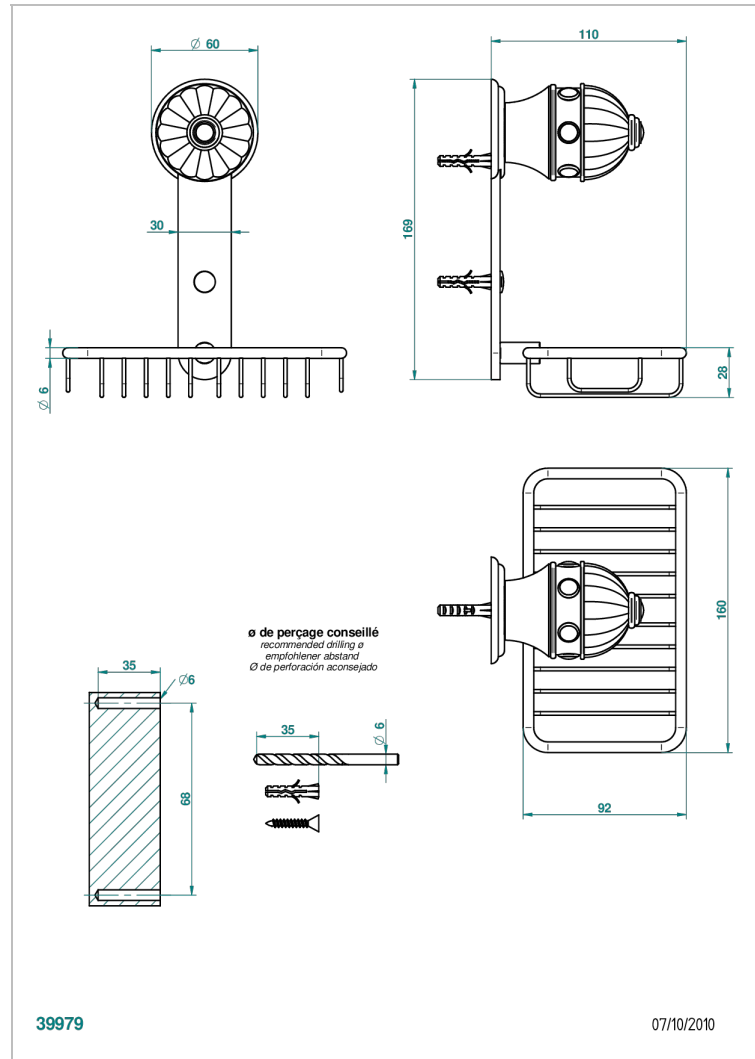

AMBOISE BLACK ONYX

A1M-620

Soap basket, wall mounted 6"1/4 x 3"5/8

THG[®]
PARIS

CHARACTERISTIC

- Amboise Black Onyx
- Soap basket, wall mounted 6"1/4 x 3"5/8

AVAILABLE FINITIONS

Black ceram - D30
Blush PVD - H62
Brass color PVD - H49
Brown bronze color PVD - F33
Chrome polished - A02
Chrome polished / gold polished - G02