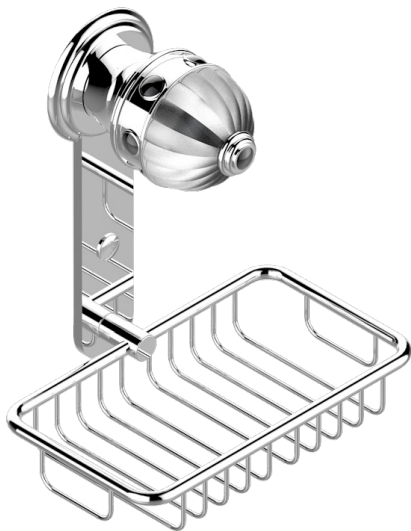

AMBOISE BLACK ONYX

A1M-620

Soap basket, wall mounted 6"1/4 x 3"5/8

CHARACTERISTIC

- Amboise Black Onyx
- Soap basket, wall mounted 6"1/4 x 3"5/8

AVAILABLE FINITIONS

Black ceram - D30
Blush PVD - H62
Brass color PVD - H49
Brown bronze color PVD - F33
Chrome polished - A02
Chrome polished / gold polished - G02

Gold color PVD - H52
Gold mat - F07
Gold polished - F01
Graphite PVD - H64
Matt Umber PVD - H67
Matt blush PVD - H60

Matt brass color PVD - H50
Matt brown bronze color PVD - F34
Matt chrome (American satin) - C02
Matt gold color PVD - H53
Matt graphite PVD - H65
Matt nickel (American satin) - C01

Matt nickel color PVD - H56
Nickel antique / Sovereign - H28
Nickel color PVD - H55
Nickel polished - B01
Soft gold - F30
Soft matt gold - F31

Umber PVD - H66