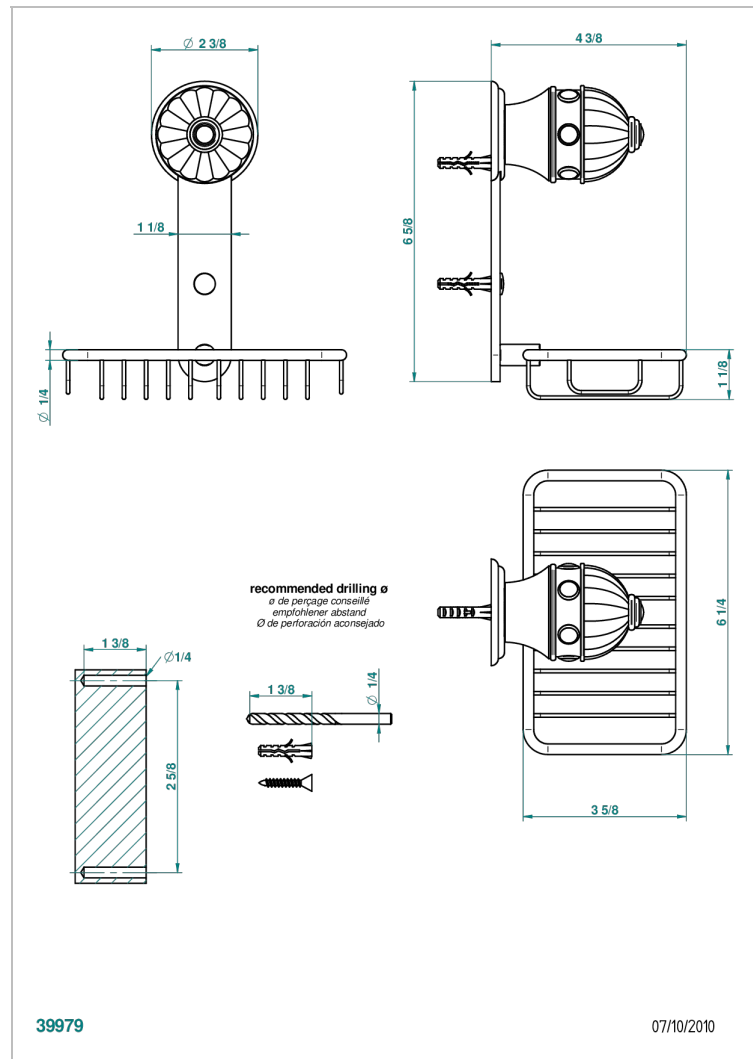

AMBOISE BLACK ONYX

A1M-620

Soap basket, wall mounted 6"1/4 x 3"5/8

CHARACTERISTIC

- Amboise Black Onyx
- Soap basket, wall mounted 6"1/4 x 3"5/8

AVAILABLE FINITIONS

Black ceram - D30
Blush PVD - H62
Brass color PVD - H49
Brown bronze color PVD - F33
Chrome polished - A02
Chrome polished / gold polished - G02

Matt nickel color PVD - H56
Nickel antique / Sovereign - H28
Nickel color PVD - H55
Nickel polished - B01
Soft gold - F30
Soft matt gold - F31

Umber PVD - H66