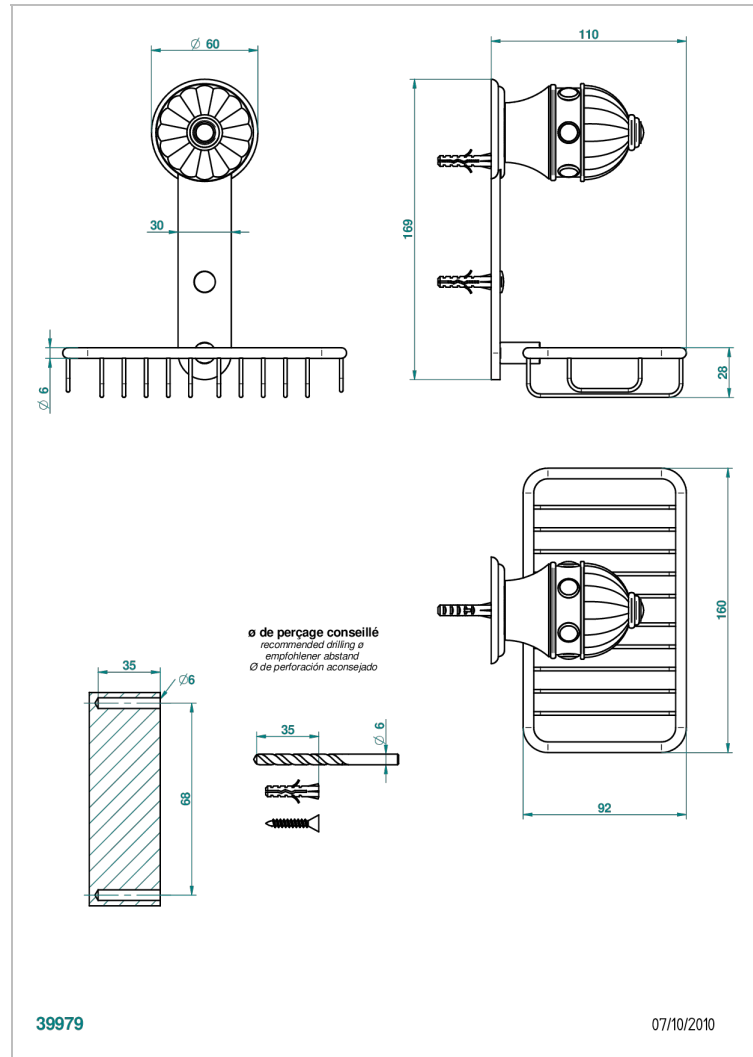

AMBOISE BLACK ONYX

A1M-620

Net soap dish with flange, 160 x 95 mm

CHARACTERISTIC

- Amboise Black Onyx
- Net soap dish with flange, 160 x 95 mm

AVAILABLE FINITIONS

Antique nickel - H28
 Black ceram - D30
 Blush PVD - H62
 Brass color PVD - H49
 Brown bronze color PVD - F33
 Gold color PVD - H52