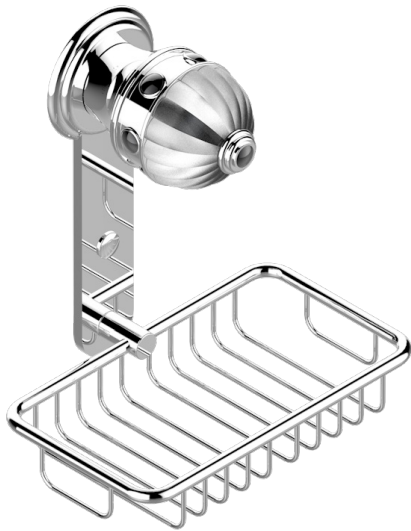

AMBOISE BLACK ONYX

A1M-620

Net soap dish with flange, 160 x 95 mm

CHARACTERISTIC

- Amboise Black Onyx
- Net soap dish with flange, 160 x 95 mm

AVAILABLE FINITIONS

Antique nickel - H28
 Black ceram - D30
 Blush PVD - H62
 Brass color PVD - H49
 Brown bronze color PVD - F33
 Gold color PVD - H52

Graphite PVD - H64
 Matt Umber PVD - H67
 Matt blush PVD - H60
 Matt brass color PVD - H50
 Matt brown bronze color PVD - F34
 Matt chrome - C02

Matt gold - F07
 Matt gold color PVD - H53
 Matt graphite PVD - H65
 Matt nickel (color finish) - C01
 Matt nickel color PVD - H56
 Nickel color PVD - H55

Polished chrome (color finish) - A02
 Polished chrome / Polished gold (color finish) - G02
 Polished gold (color finish) - F01
 Polished nickel - B01
 Soft gold - F30
 Soft matt gold - F31
 Umber PVD - H66