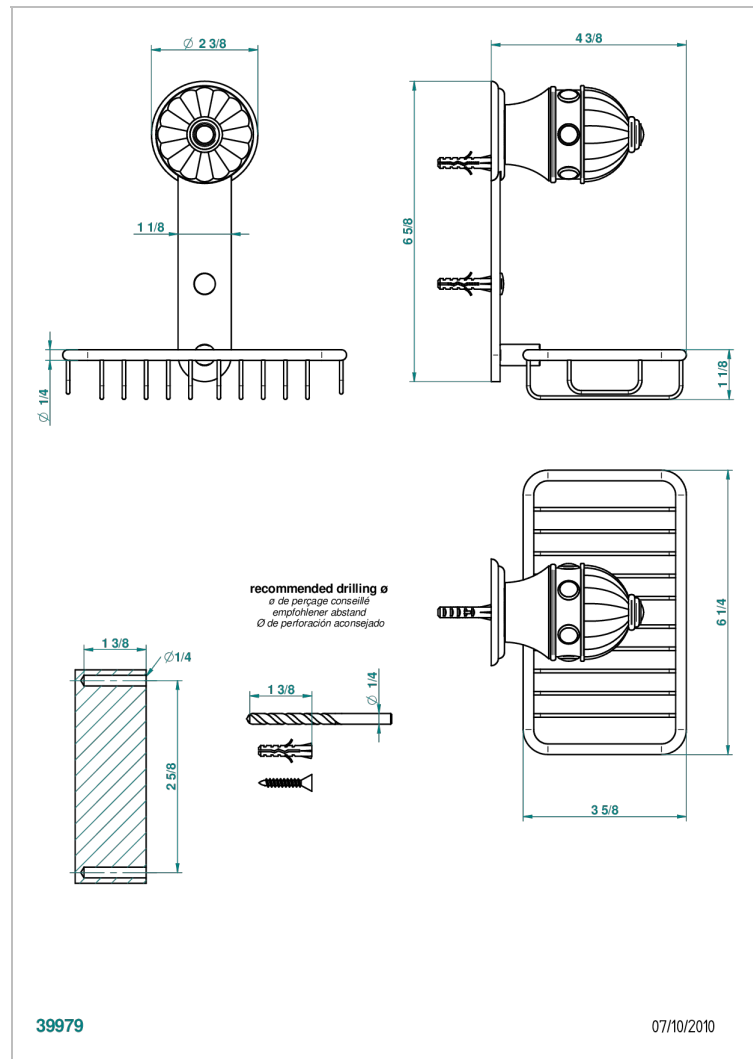

AMBOISE BLACK ONYX

A1M-620

Net soap dish with flange, 160 x 95 mm

CHARACTERISTIC

- Amboise Black Onyx
- Net soap dish with flange, 160 x 95 mm

AVAILABLE FINITIONS

Antique nickel - H28
Black ceram - D30
Blush PVD - H62
Brass color PVD - H49
Brown bronze color PVD - F33
Gold color PVD - H52