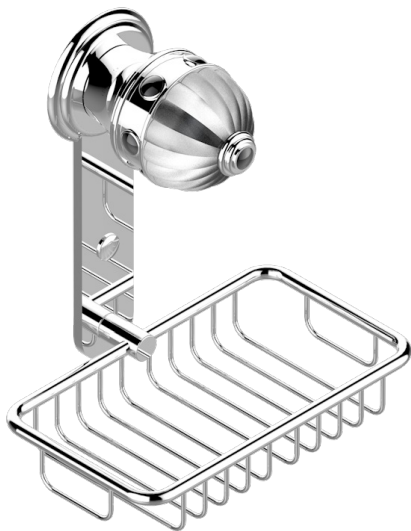

AMBOISE BLACK ONYX

A1M-620

Net soap dish with flange, 160 x 95 mm

CHARACTERISTIC

- Amboise Black Onyx
- Net soap dish with flange, 160 x 95 mm

AVAILABLE FINITIONS

Antique nickel - H28
Black ceram - D30
Blush PVD - H62
Brass color PVD - H49
Brown bronze color PVD - F33
Gold color PVD - H52

Graphite PVD - H64
Matt Umber PVD - H67
Matt blush PVD - H60
Matt brass color PVD - H50
Matt brown bronze color PVD - F34
Matt chrome - C02

Matt gold - F07
Matt gold color PVD - H53
Matt graphite PVD - H65
Matt nickel (color finish) - C01
Matt nickel color PVD - H56
Nickel color PVD - H55

Polished chrome (color finish) - A02
Polished chrome / Polished gold (color finish) - G02
Polished gold (color finish) - F01
Polished nickel - B01
Soft gold - F30
Soft matt gold - F31
Umber PVD - H66