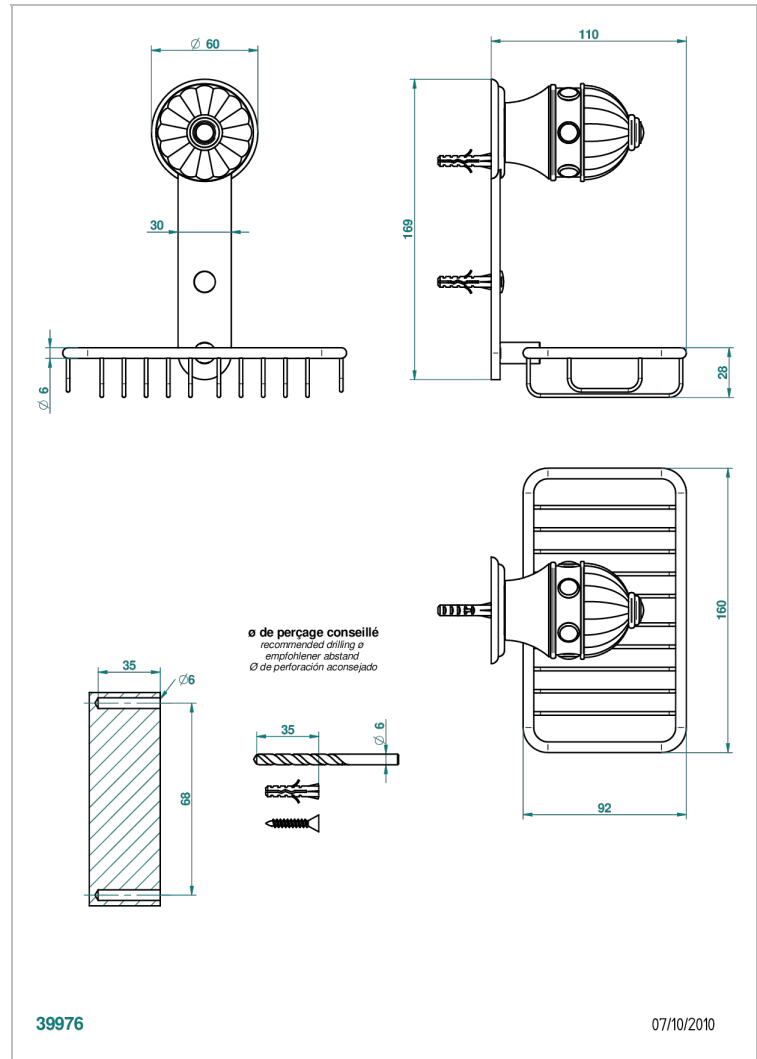

# CHEVERNY RED JASPER

A1U-620

Soap basket, wall mounted 6"1/4 x 3"5/8

THG<sup>®</sup>  
PARIS

## CHARACTERISTIC

- Cheverny red Jasper
- Soap basket, wall mounted 6"1/4 x 3"5/8