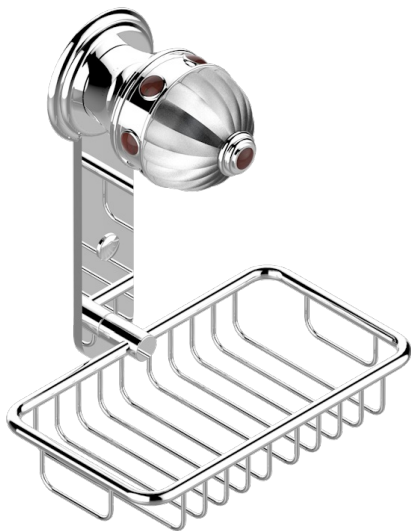

# CHEVERNY RED JASPER

A1U-620

Soap basket, wall mounted 6"1/4 x 3"5/8

## CHARACTERISTIC

- Cheverny red Jasper
- Soap basket, wall mounted 6"1/4 x 3"5/8

## AVAILABLE FINITIONS

Black ceram - D30  
 Blush PVD - H62  
 Brass color PVD - H49  
 Brown bronze color PVD - F33  
 Chrome polished - A02  
 Chrome polished / gold polished - G02

Gold color PVD - H52  
 Gold mat - F07  
 Gold polished - F01  
 Graphite PVD - H64  
 Matt Umber PVD - H67  
 Matt blush PVD - H60