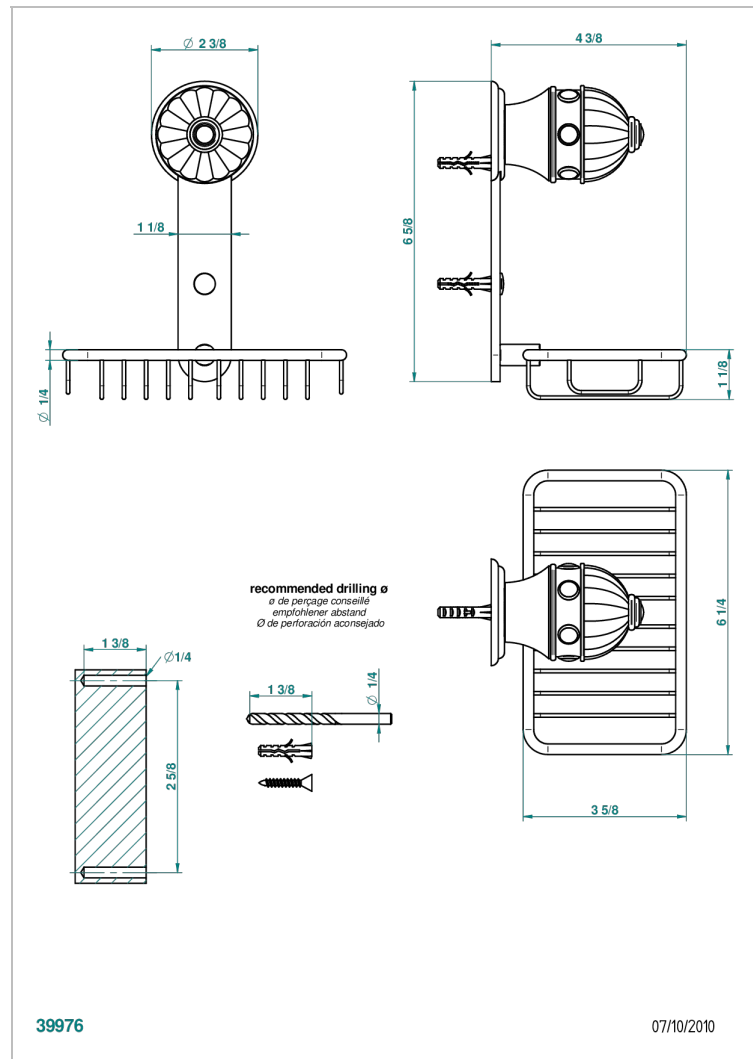

# CHEVERNY RED JASPER

A1U-620

Soap basket, wall mounted 6"1/4 x 3"5/8

## CHARACTERISTIC

- Cheverny red Jasper
- Soap basket, wall mounted 6"1/4 x 3"5/8