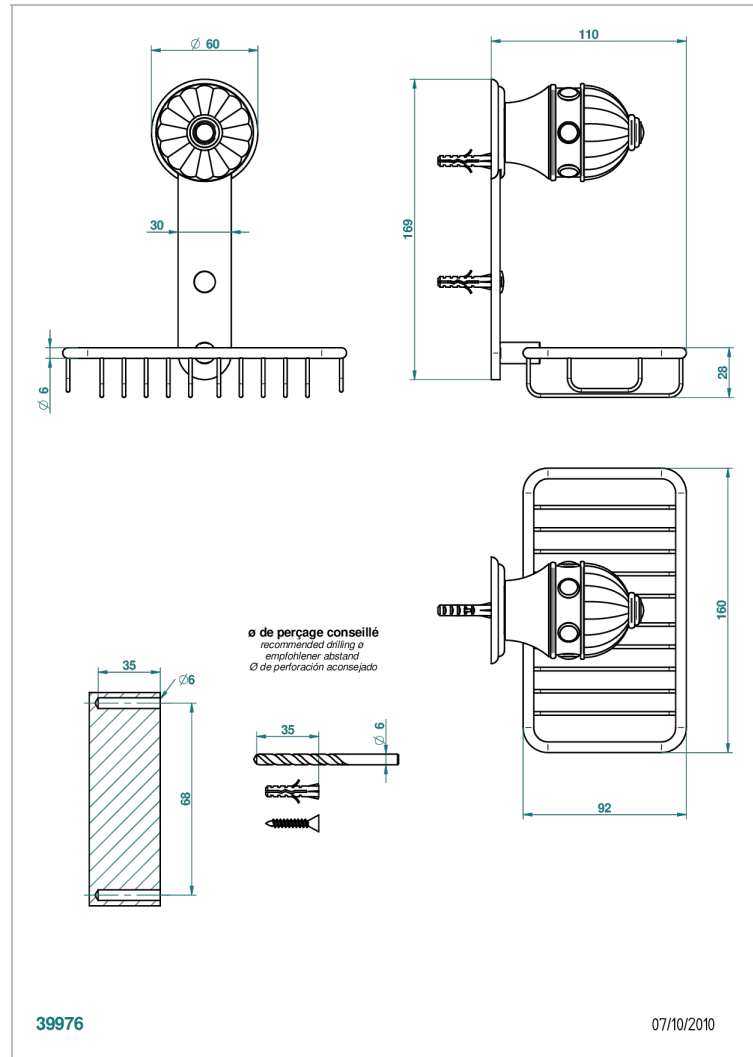

# CHEVERNY RED JASPER

A1U-620

Net soap dish with flange, 160 x 95 mm

THG<sup>®</sup>  
PARIS

## CHARACTERISTIC

- Cheverny red Jasper
- Net soap dish with flange, 160 x 95 mm