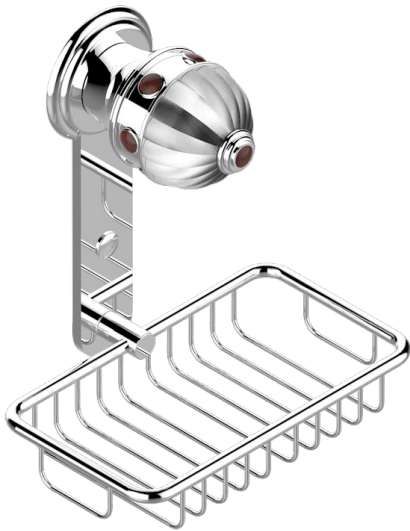

# CHEVERNY RED JASPER

A1U-620

Net soap dish with flange, 160 x 95 mm

THG<sup>®</sup>  
PARIS

## CHARACTERISTIC

- Cheverny red Jasper
- Net soap dish with flange, 160 x 95 mm

## AVAILABLE FINITIONS

Antique nickel - H28  
Black ceram - D30  
Blush PVD - H62  
Brass color PVD - H49  
Brown bronze color PVD - F33  
Gold color PVD - H52

Graphite PVD - H64  
Matt Umber PVD - H67  
Matt blush PVD - H60  
Matt brass color PVD - H50  
Matt brown bronze color PVD - F34  
Matt chrome - C02