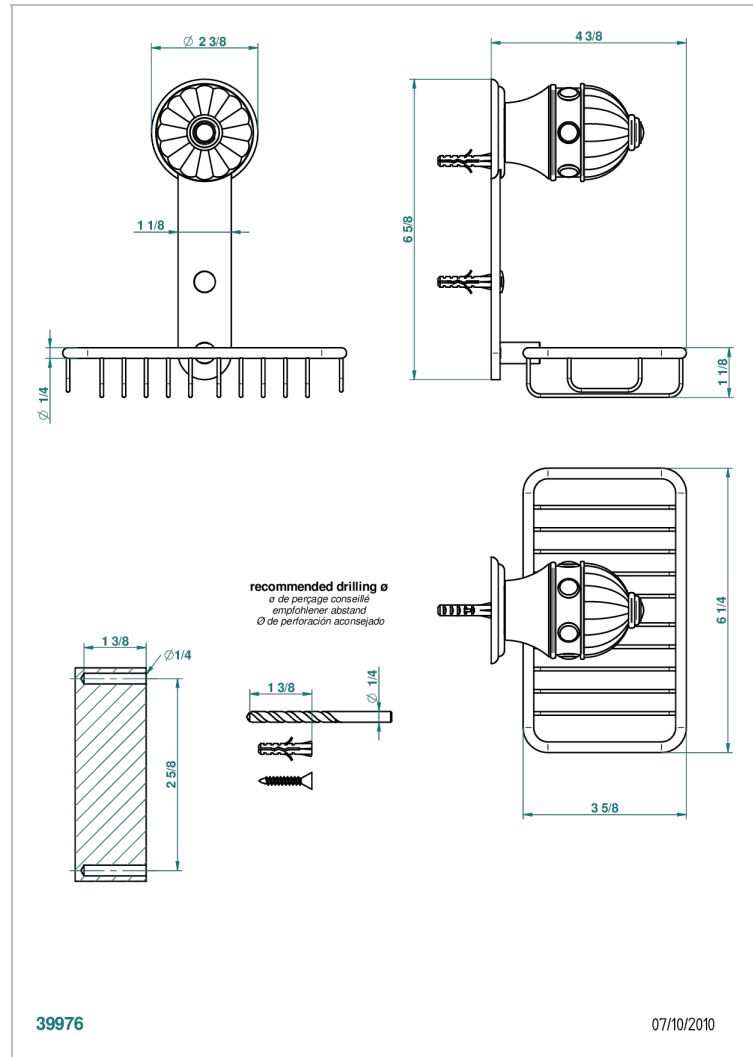

# CHEVERNY RED JASPER

A1U-620

Net soap dish with flange, 160 x 95 mm

THG<sup>®</sup>  
PARIS

## CHARACTERISTIC

- Cheverny red Jasper
- Net soap dish with flange, 160 x 95 mm