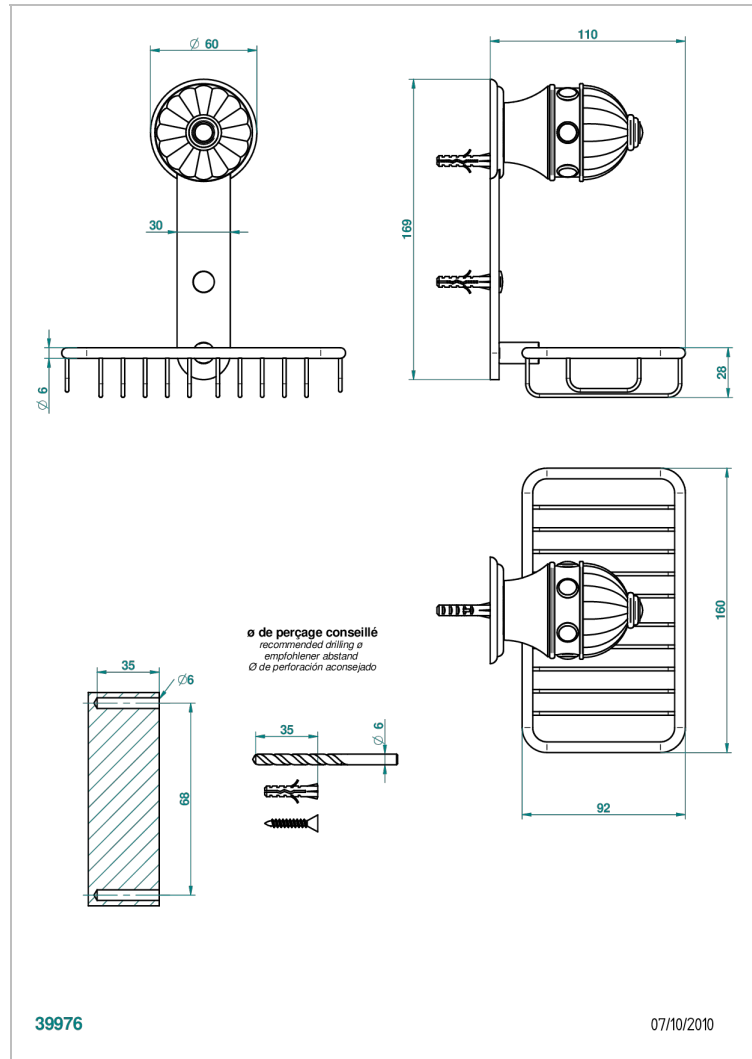

AMBOISE RED JASPER

A1L-620

Soap basket, wall mounted 6"1/4 x 3"5/8

CHARACTERISTIC

- Amboise Red Jasper
- Soap basket, wall mounted 6"1/4 x 3"5/8

AVAILABLE FINITIONS

Black ceram - D30
 Blush PVD - H62
 Brass color PVD - H49
 Brown bronze color PVD - F33
 Chrome polished - A02
 Chrome polished / gold polished - G02