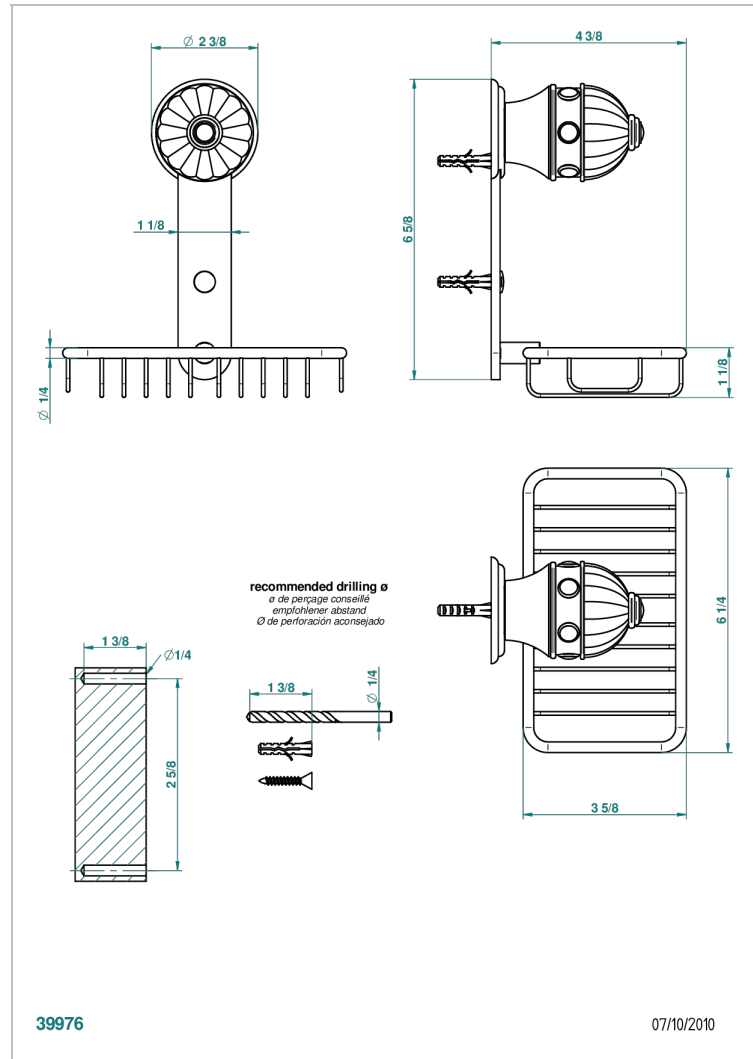

# AMBOISE RED JASPER

A1L-620

Soap basket, wall mounted 6"1/4 x 3"5/8

## CHARACTERISTIC

- Amboise Red Jasper
- Soap basket, wall mounted 6"1/4 x 3"5/8