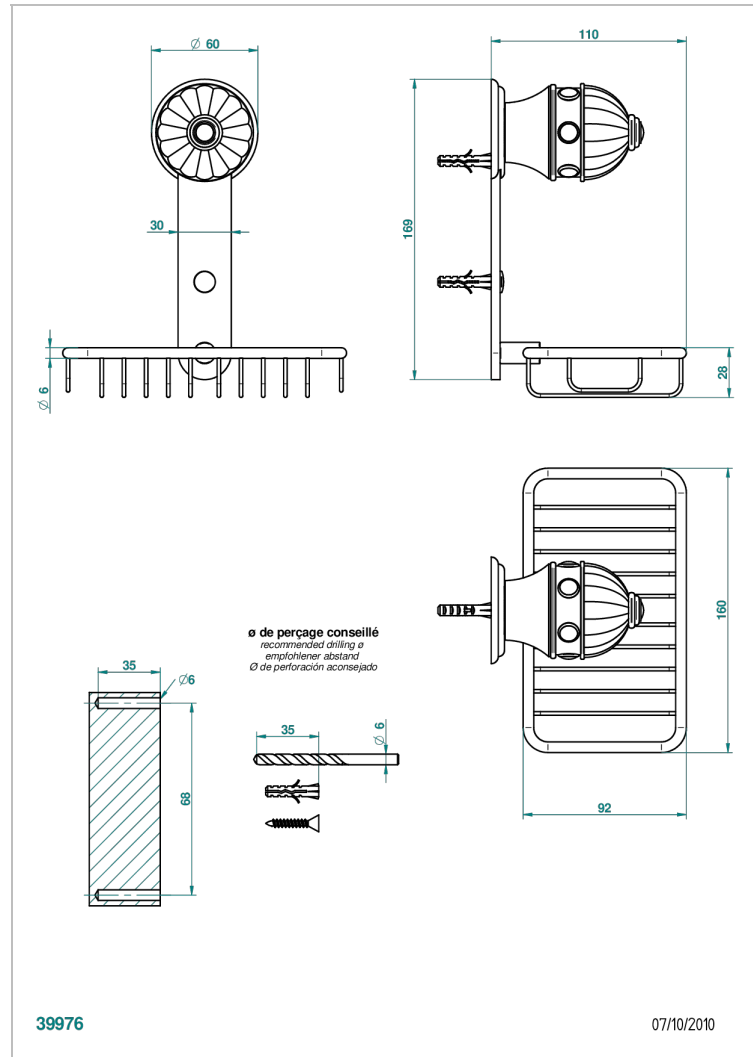

# AMBOISE RED JASPER

A1L-620

Net soap dish with flange, 160 x 95 mm

THG<sup>®</sup>  
PARIS

## CHARACTERISTIC

- Amboise Red Jasper
- Net soap dish with flange, 160 x 95 mm