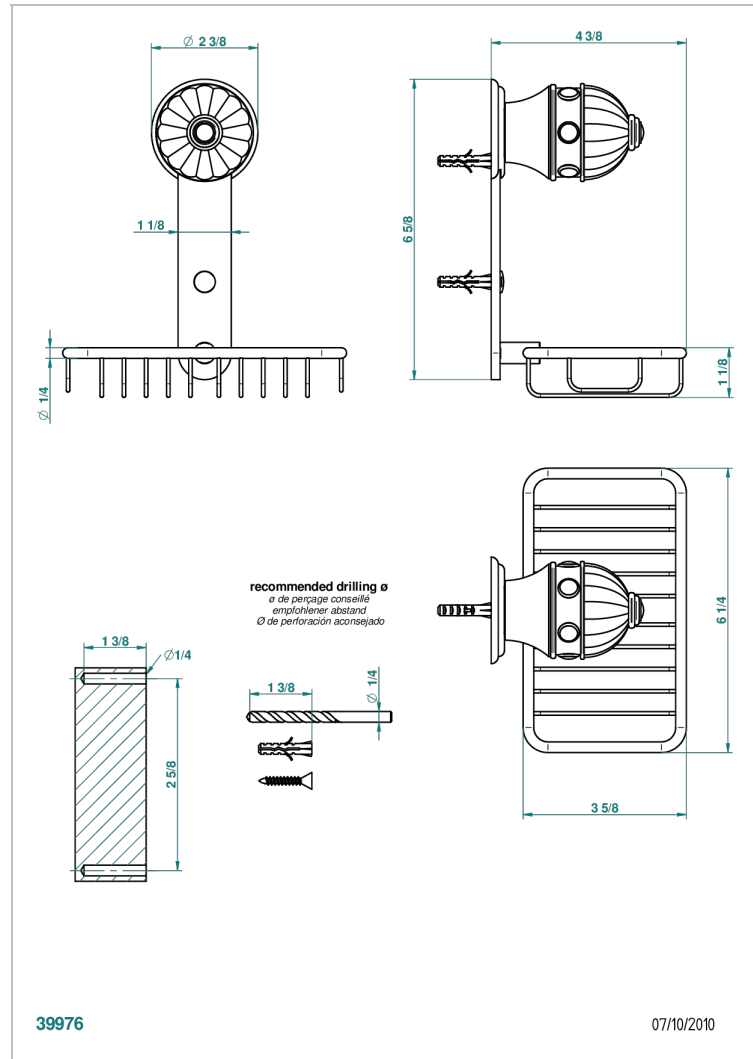

AMBOISE RED JASPER

A1L-620

Net soap dish with flange, 160 x 95 mm

CHARACTERISTIC

- Amboise Red Jasper
- Net soap dish with flange, 160 x 95 mm

AVAILABLE FINITIONS

Antique nickel - H28
 Black ceram - D30
 Blush PVD - H62
 Brass color PVD - H49
 Brown bronze color PVD - F33
 Gold color PVD - H52