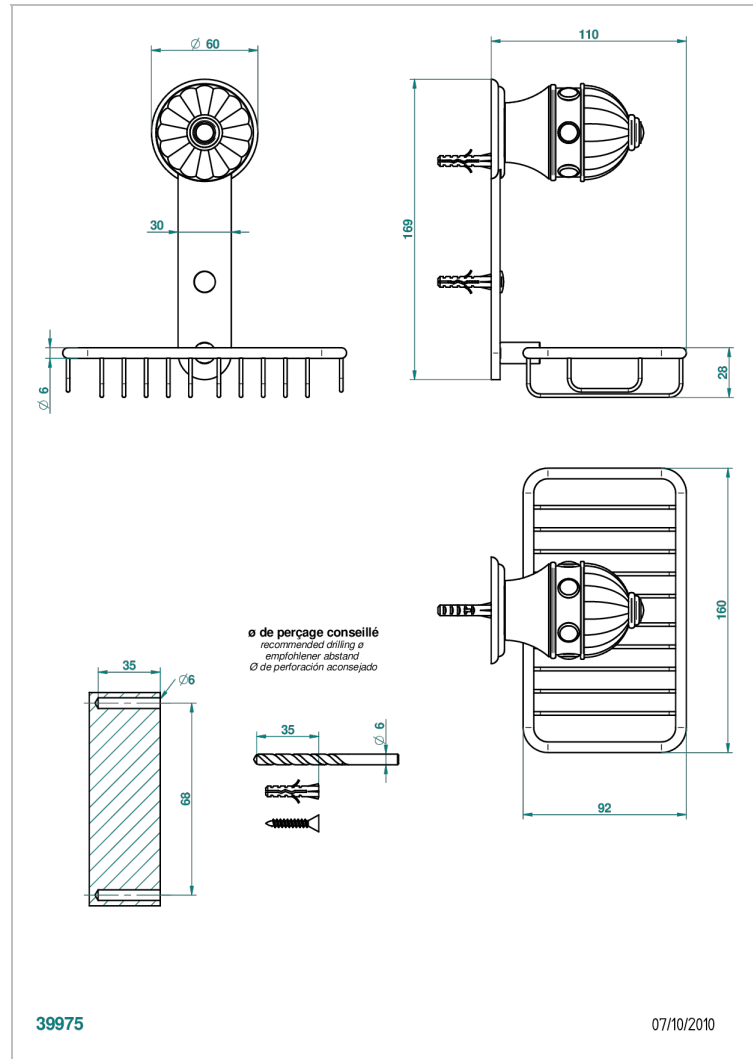

CHEVERNY LAPIS LAZULI

A1T-620

Soap basket, wall mounted 6"1/4 x 3"5/8

THG[®]
PARIS

CHARACTERISTIC

- Cheverny Lapis Lazuli
- Soap basket, wall mounted 6"1/4 x 3"5/8

AVAILABLE FINITIONS

Black ceram - D30
Blush PVD - H62
Brass color PVD - H49
Brown bronze color PVD - F33
Chrome polished - A02
Chrome polished / gold polished - G02