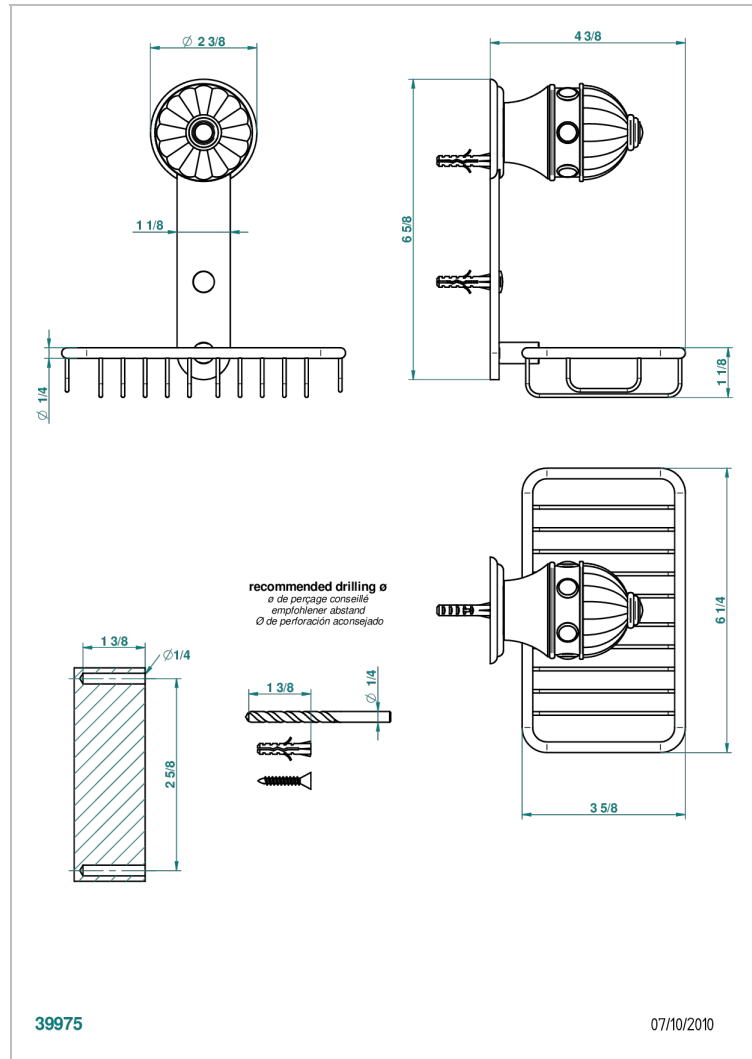

CHEVERNY LAPIS LAZULI

A1T-620

Soap basket, wall mounted 6"1/4 x 3"5/8

CHARACTERISTIC

- Cheverny Lapis Lazuli
- Soap basket, wall mounted 6"1/4 x 3"5/8

AVAILABLE FINITIONS

Black ceram - D30
Blush PVD - H62
Brass color PVD - H49
Brown bronze color PVD - F33
Chrome polished - A02
Chrome polished / gold polished - G02