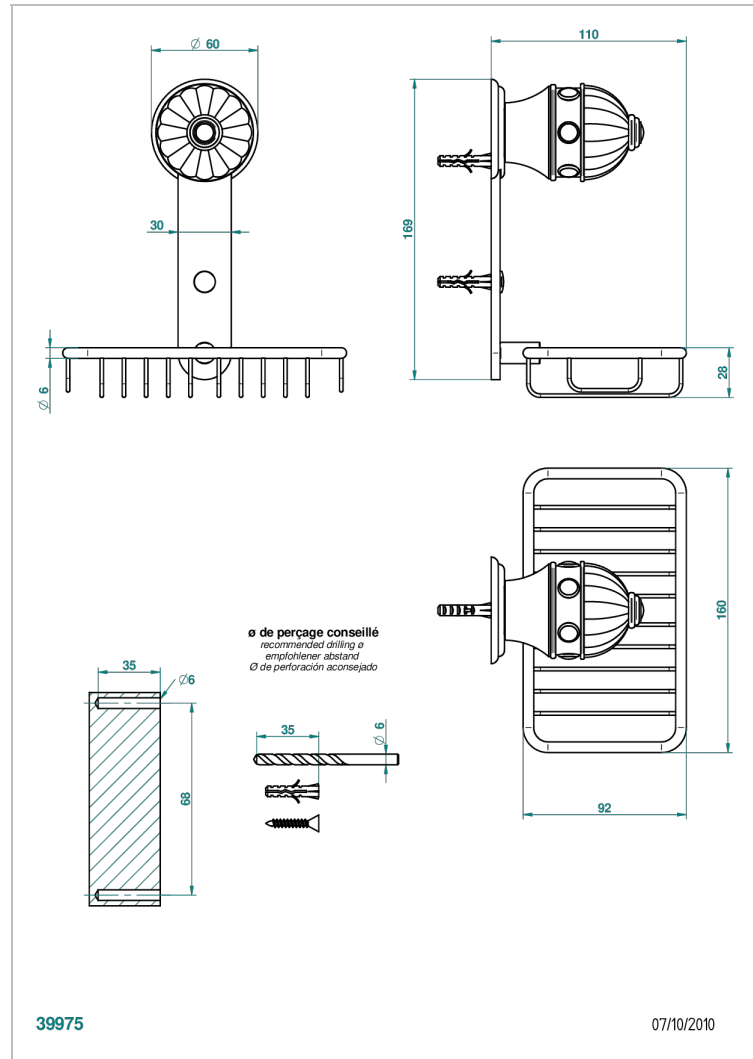

# CHEVERNY LAPIS LAZULI

A1T-620

Net soap dish with flange, 160 x 95 mm

THG<sup>®</sup>  
PARIS

## CHARACTERISTIC

- Cheverny Lapis Lazuli
- Net soap dish with flange, 160 x 95 mm