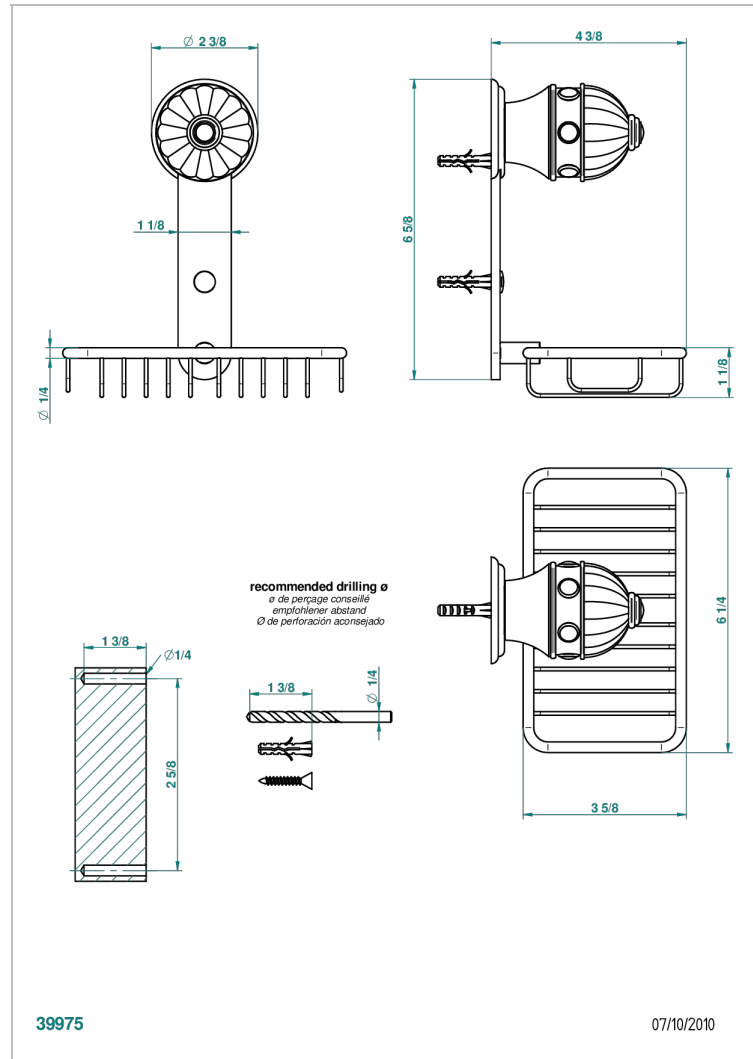

CHEVERNY LAPIS LAZULI

A1T-620

Net soap dish with flange, 160 x 95 mm

CHARACTERISTIC

- Cheverny Lapis Lazuli
- Net soap dish with flange, 160 x 95 mm

AVAILABLE FINITIONS

Antique nickel - H28
 Black ceram - D30
 Blush PVD - H62
 Brass color PVD - H49
 Brown bronze color PVD - F33
 Gold color PVD - H52