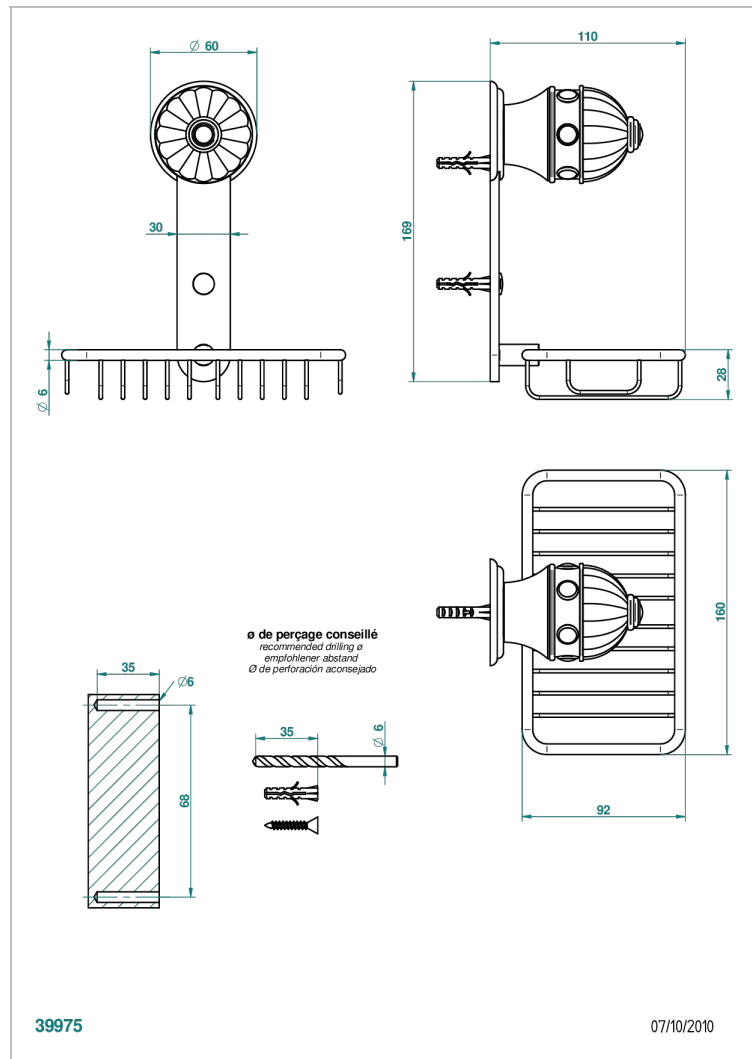

AMBOISE LAPIS LAZULI

A1K-620

Soap basket, wall mounted 6"1/4 x 3"5/8

CHARACTERISTIC

- Amboise Lapis Lazuli
- Soap basket, wall mounted 6"1/4 x 3"5/8

AVAILABLE FINITIONS

Black ceram - D30
Blush PVD - H62
Brass color PVD - H49
Brown bronze color PVD - F33
Chrome polished - A02
Chrome polished / gold polished - G02