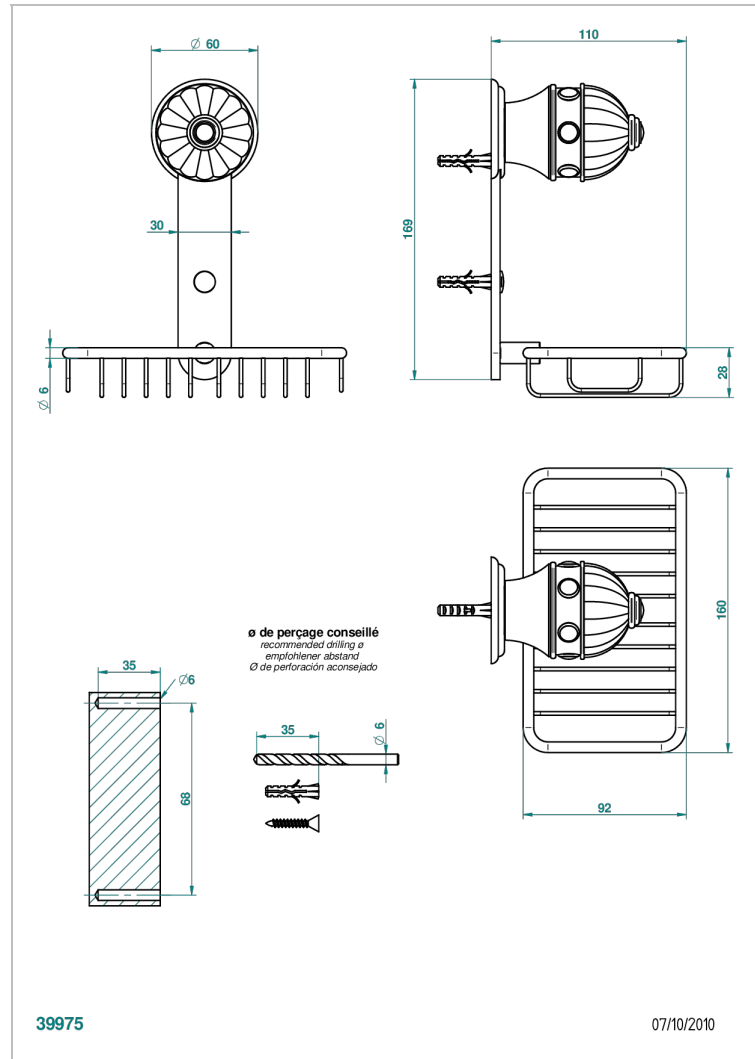

AMBOISE LAPIS LAZULI

A1K-620

Net soap dish with flange, 160 x 95 mm

CHARACTERISTIC

- Amboise Lapis Lazuli
- Net soap dish with flange, 160 x 95 mm

AVAILABLE FINITIONS

Antique nickel - H28
Black ceram - D30
Blush PVD - H62
Brass color PVD - H49
Brown bronze color PVD - F33
Gold color PVD - H52