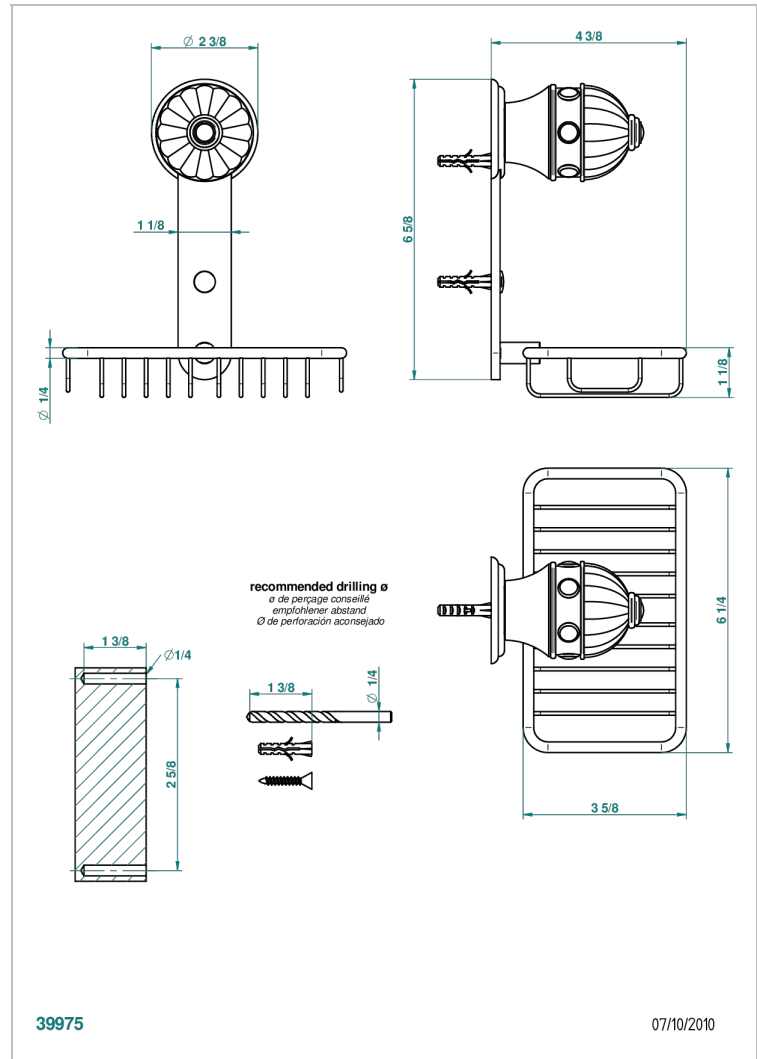

# AMBOISE LAPIS LAZULI

A1K-620

Net soap dish with flange, 160 x 95 mm

## CHARACTERISTIC

- Amboise Lapis Lazuli
- Net soap dish with flange, 160 x 95 mm