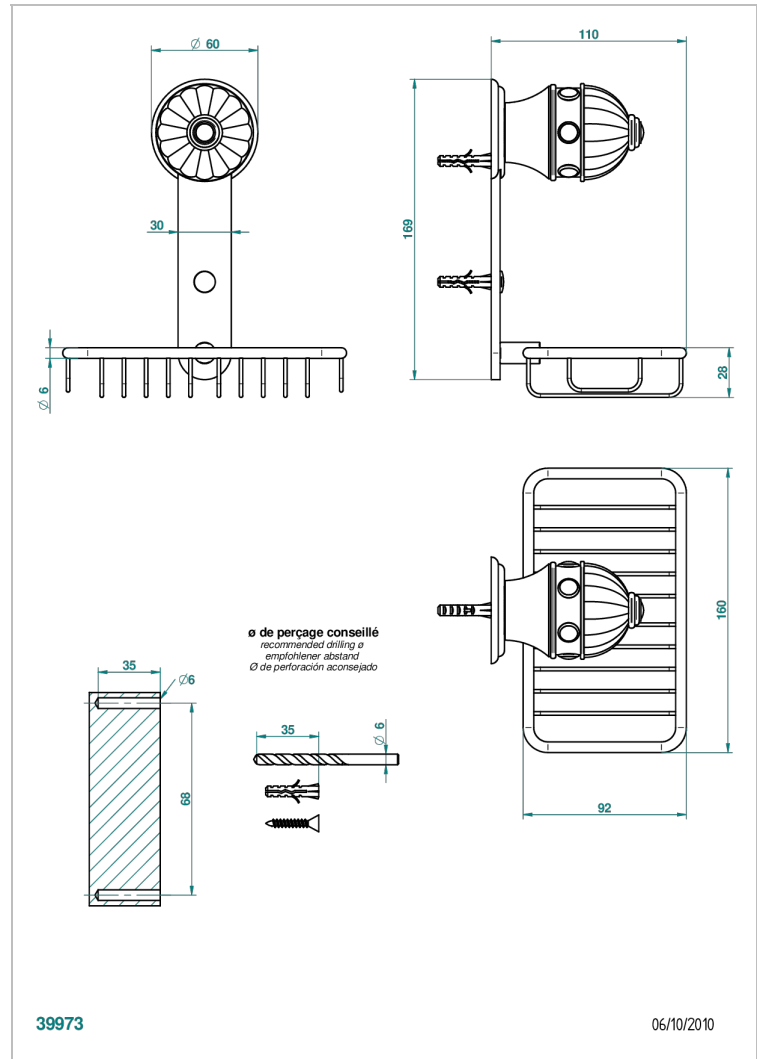

CHEVERNY MALACHITE

A1S-620

Soap basket, wall mounted 6"1/4 x 3"5/8

THG[®]
PARIS

CHARACTERISTIC

- Cheverny Malachite
- Soap basket, wall mounted 6"1/4 x 3"5/8

AVAILABLE FINITIONS

Black ceram - D30
Blush PVD - H62
Brass color PVD - H49
Brown bronze color PVD - F33
Chrome polished - A02
Chrome polished / gold polished - G02