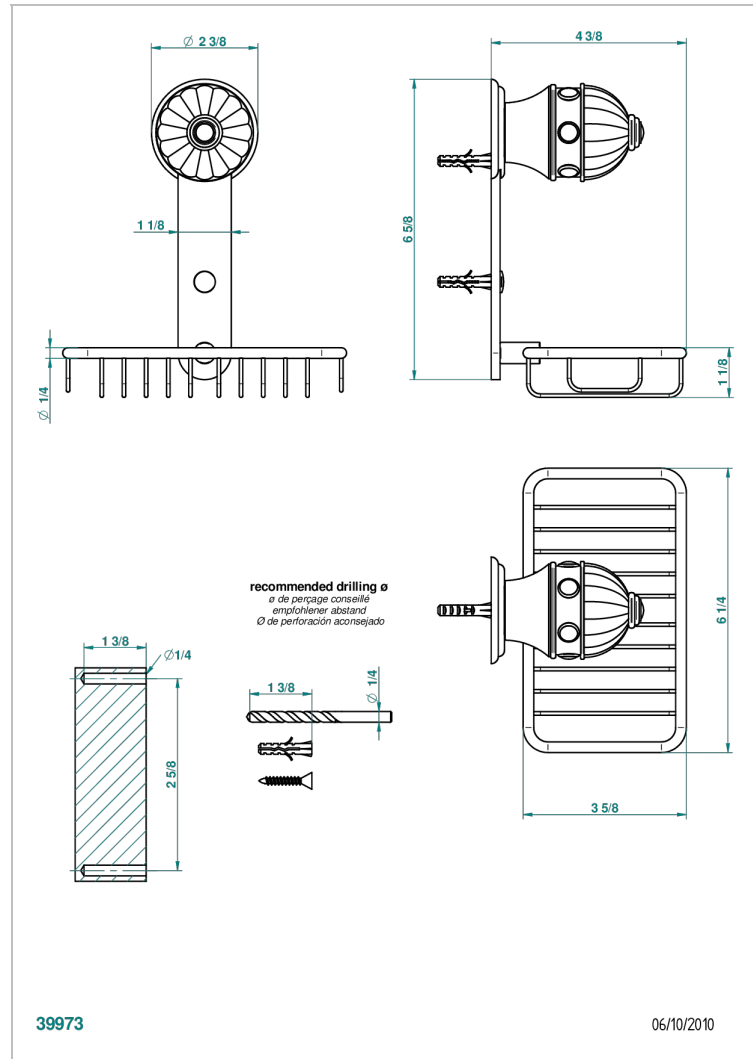

CHEVERNY MALACHITE

A1S-620

Soap basket, wall mounted 6"1/4 x 3"5/8

CHARACTERISTIC

- Cheverny Malachite
- Soap basket, wall mounted 6"1/4 x 3"5/8

AVAILABLE FINITIONS

Black ceram - D30
 Blush PVD - H62
 Brass color PVD - H49
 Brown bronze color PVD - F33
 Chrome polished - A02
 Chrome polished / gold polished - G02