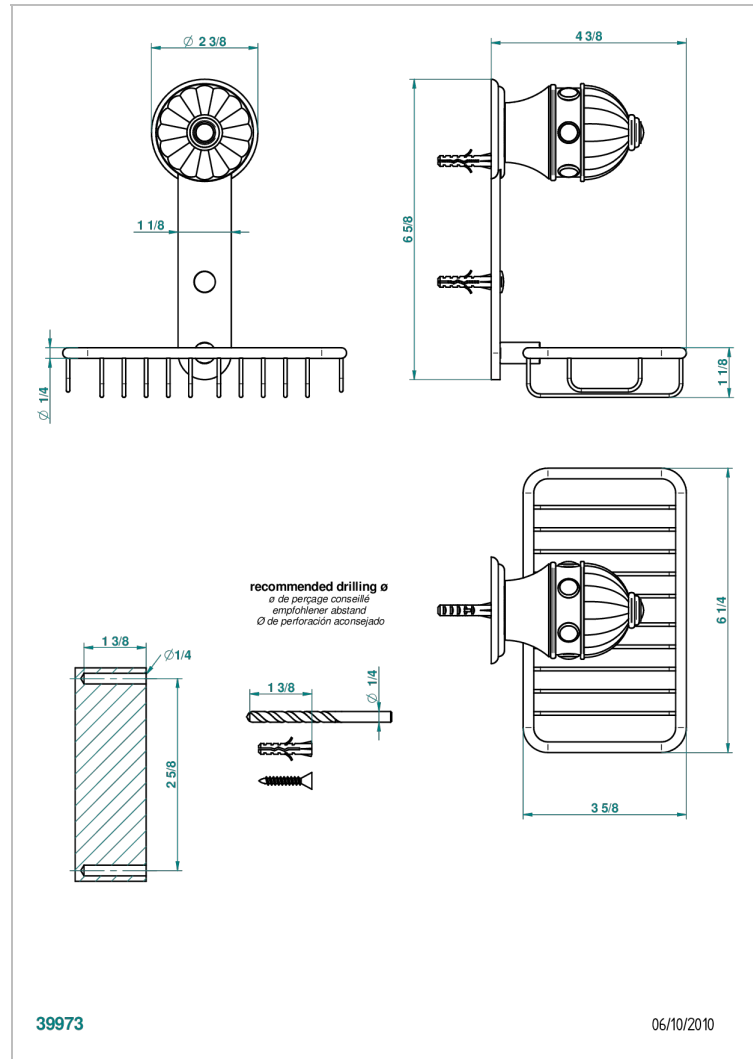

# CHEVERNY MALACHITE

A1S-620

Net soap dish with flange, 160 x 95 mm

## CHARACTERISTIC

- Cheverny Malachite
- Net soap dish with flange, 160 x 95 mm