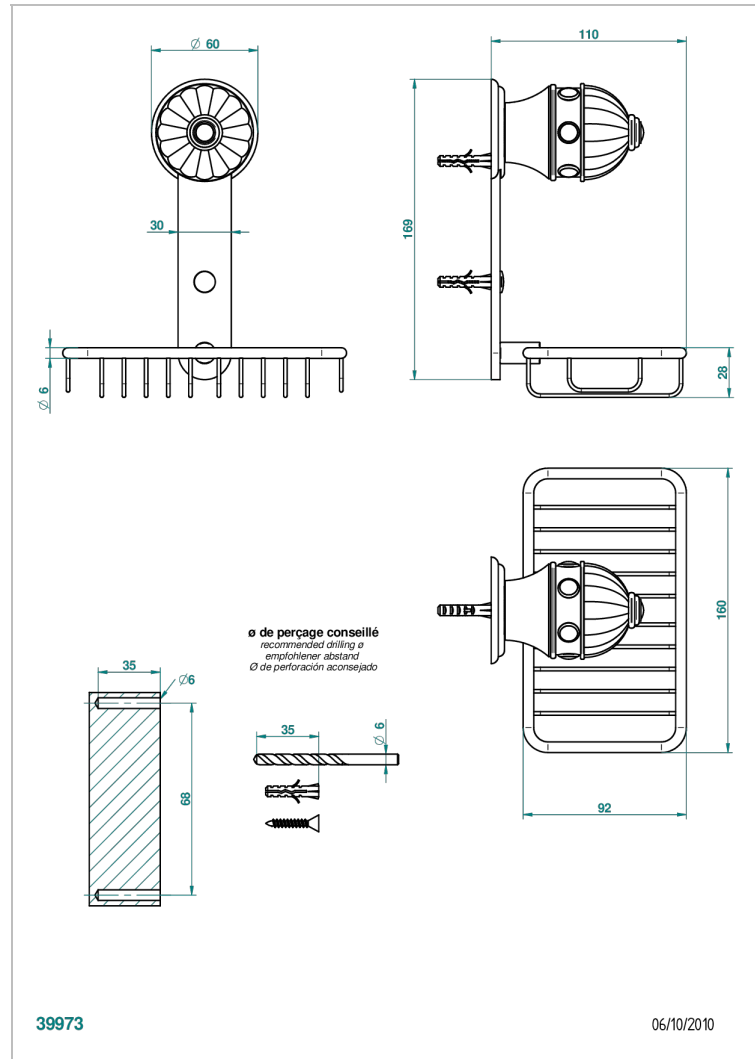

# AMBOISE MALACHITE

A1J-620

Net soap dish with flange, 160 x 95 mm

## CHARACTERISTIC

- Amboise Malachite
- Net soap dish with flange, 160 x 95 mm