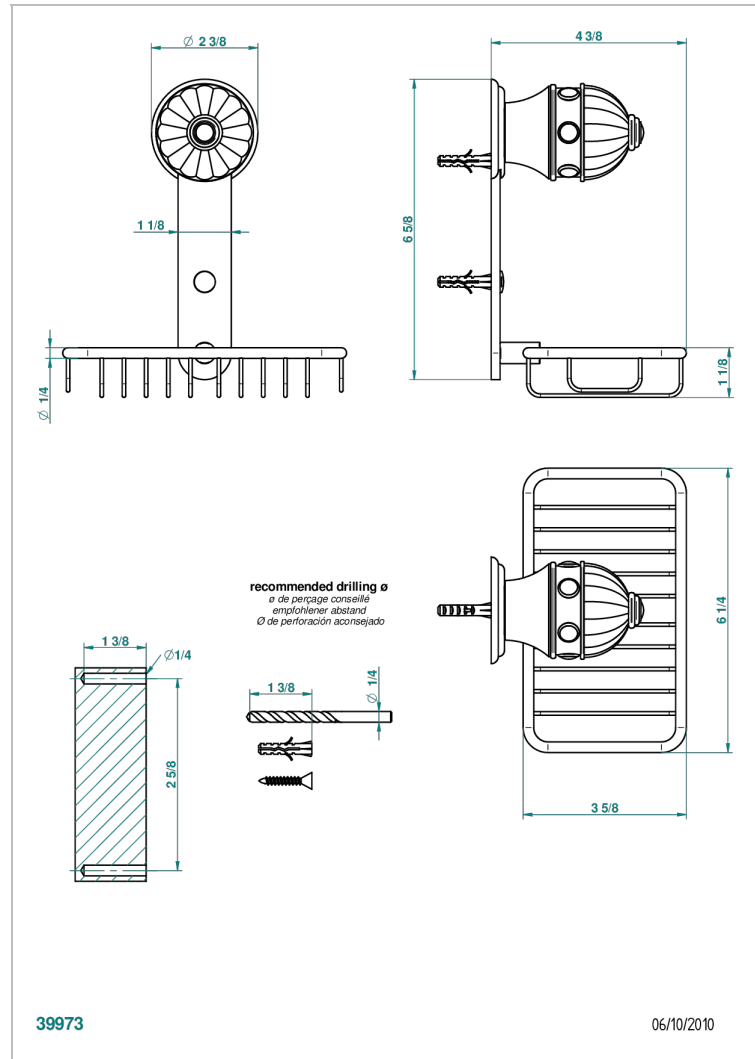

AMBOISE MALACHITE

A1J-620

Net soap dish with flange, 160 x 95 mm

CHARACTERISTIC

- Amboise Malachite
- Net soap dish with flange, 160 x 95 mm

AVAILABLE FINITIONS

Antique nickel - H28
 Black ceram - D30
 Blush PVD - H62
 Brass color PVD - H49
 Brown bronze color PVD - F33
 Gold color PVD - H52