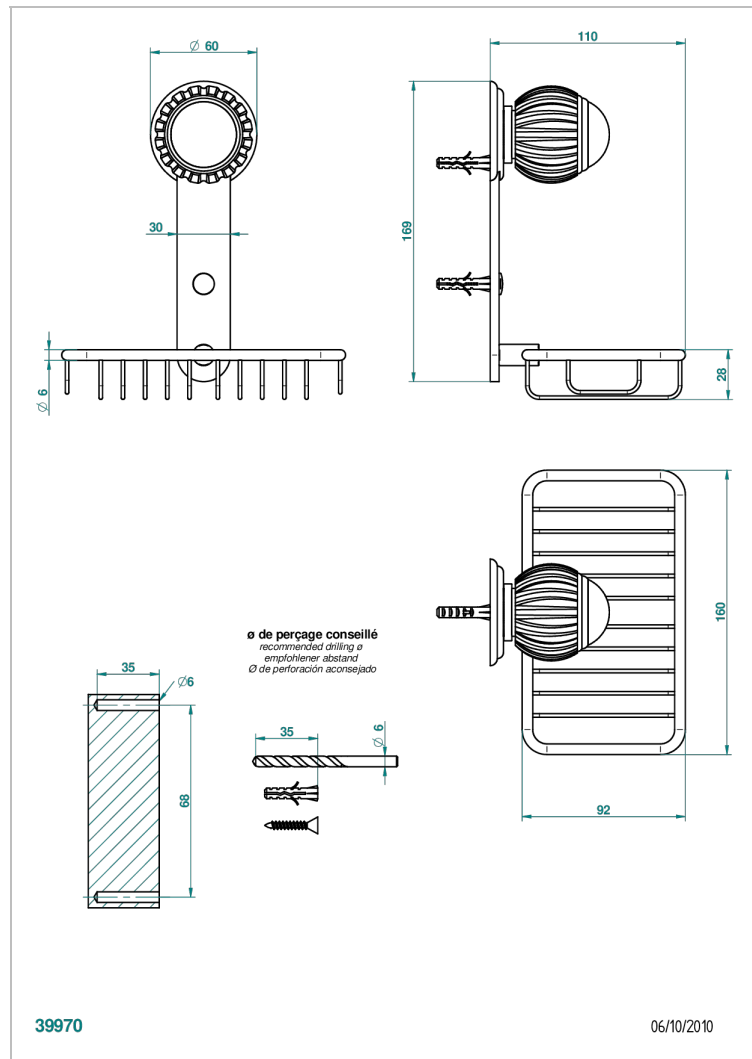

VOGUE LAPIS LAZULI

A8S-620

Soap basket, wall mounted 6"1/4 x 3"5/8

THG[®]
PARIS

CHARACTERISTIC

- Vogue Lapis Lazuli
- Soap basket, wall mounted 6"1/4 x 3"5/8

AVAILABLE FINITIONS

Black ceram - D30
Blush PVD - H62
Brass color PVD - H49
Brown bronze color PVD - F33
Chrome polished - A02
Chrome polished / gold polished - G02

Copper antique matt, coated - H07
Gold color PVD - H52
Gold mat - F07
Gold polished - F01
Graphite PVD - H64
Light coated bronze - D01

Matt Umber PVD - H67
Matt blush PVD - H60
Matt brass color PVD - H50
Matt brown bronze color PVD - F34
Matt chrome (American satin) - C02
Matt gold color PVD - H53