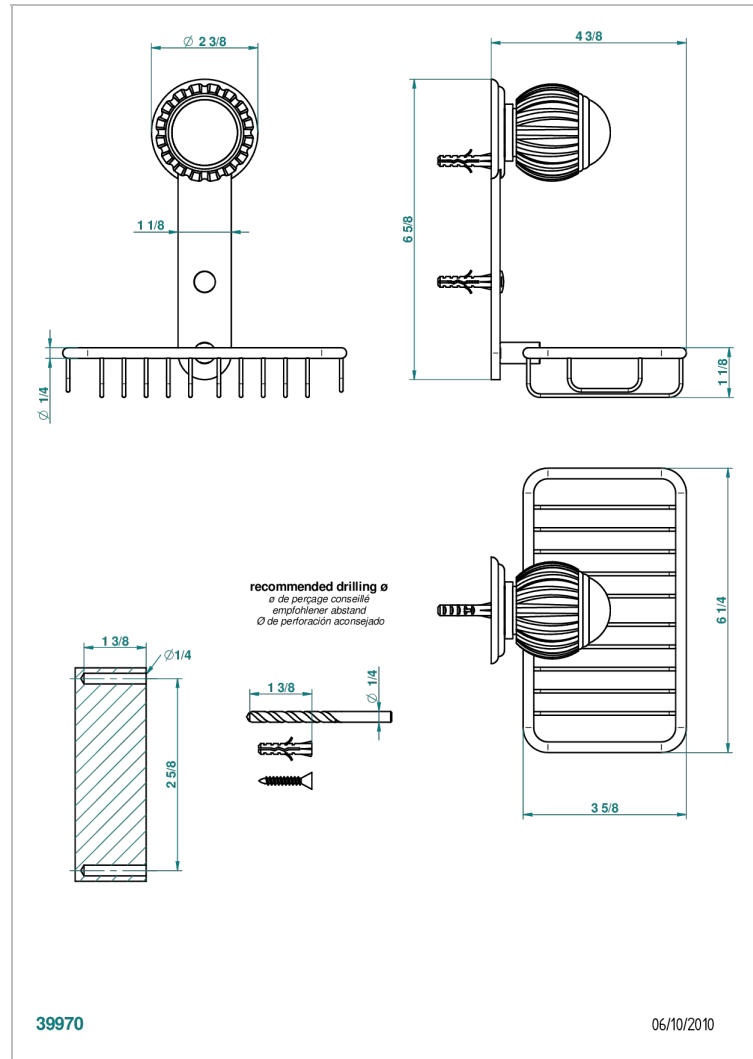

# VOGUE LAPIS LAZULI

A8S-620

Soap basket, wall mounted 6"1/4 x 3"5/8

THG<sup>®</sup>  
PARIS

## CHARACTERISTIC

- Vogue Lapis Lazuli
- Soap basket, wall mounted 6"1/4 x 3"5/8