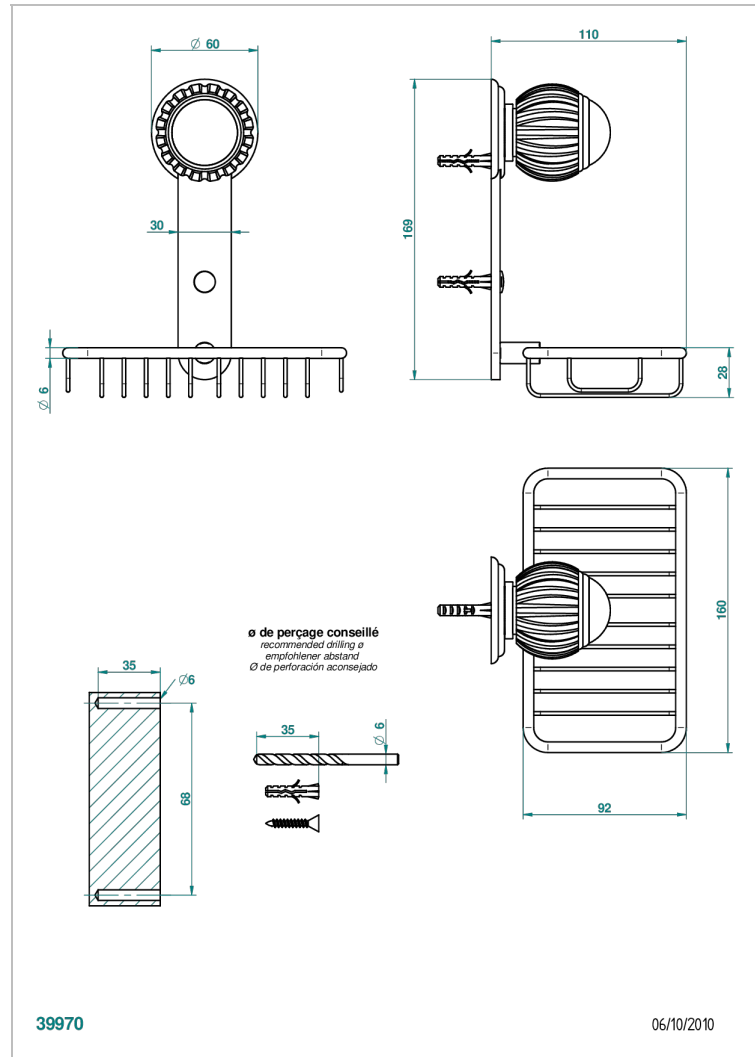

VOGUE LAPIS LAZULI

A8S-620

Net soap dish with flange, 160 x 95 mm

CHARACTERISTIC

- Vogue Lapis Lazuli
- Net soap dish with flange, 160 x 95 mm

AVAILABLE FINITIONS

Antique nickel - H28
Black ceram - D30
Blush PVD - H62
Brass color PVD - H49
Brown bronze color PVD - F33
Gold color PVD - H52