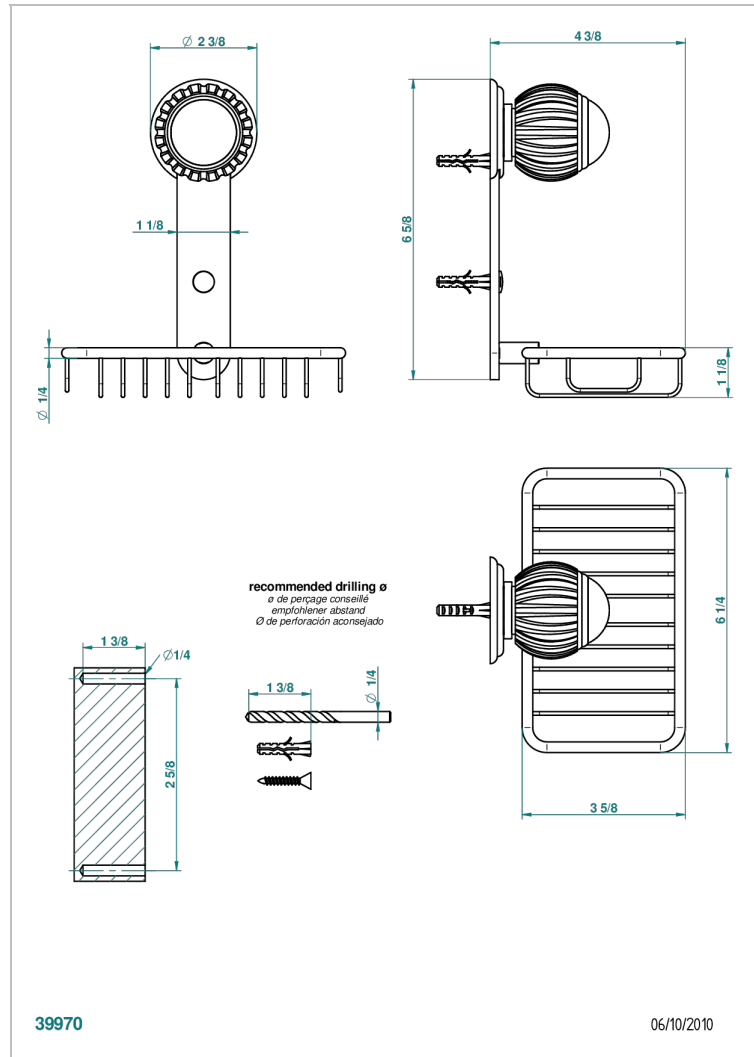

# VOGUE LAPIS LAZULI

A8S-620

Net soap dish with flange, 160 x 95 mm

## CHARACTERISTIC

- Vogue Lapis Lazuli
- Net soap dish with flange, 160 x 95 mm