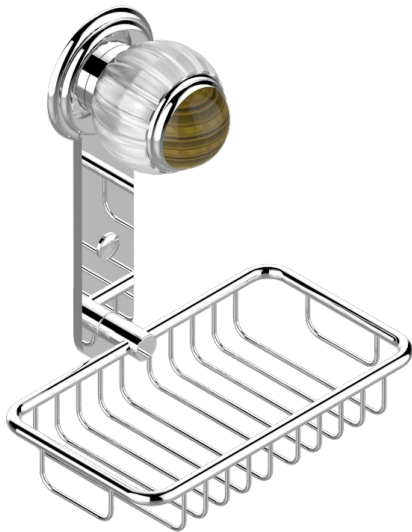

# VOGUE TIGER EYE

A8R-620

Soap basket, wall mounted 6"1/4 x 3"5/8

THG<sup>®</sup>  
PARIS

## CHARACTERISTIC

- Vogue Tiger Eye
- Soap basket, wall mounted 6"1/4 x 3"5/8

## AVAILABLE FINITIONS

Black ceram - D30  
Blush PVD - H62  
Brass color PVD - H49  
Brown bronze color PVD - F33  
Chrome polished - A02  
Chrome polished / gold polished - G02

Copper antique matt, coated - H07  
Gold color PVD - H52  
Gold mat - F07  
Gold polished - F01  
Graphite PVD - H64  
Light coated bronze - D01