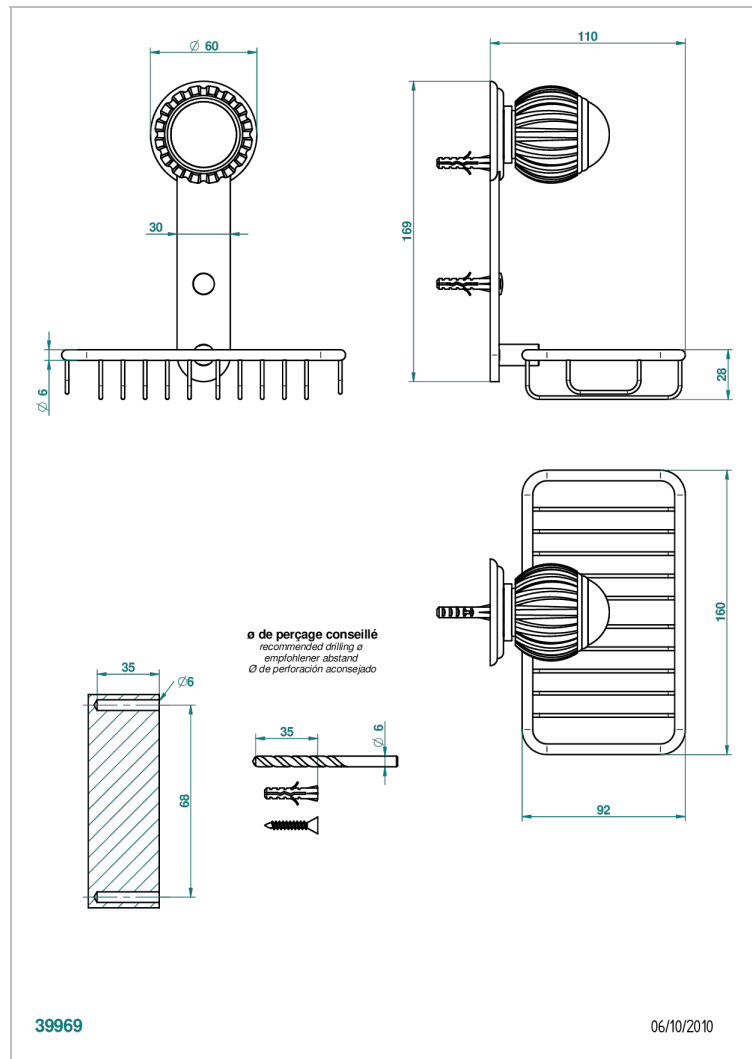

# VOGUE TIGER EYE

A8R-620

Soap basket, wall mounted 6"1/4 x 3"5/8

THG<sup>®</sup>  
PARIS

## CHARACTERISTIC

- Vogue Tiger Eye
- Soap basket, wall mounted 6"1/4 x 3"5/8