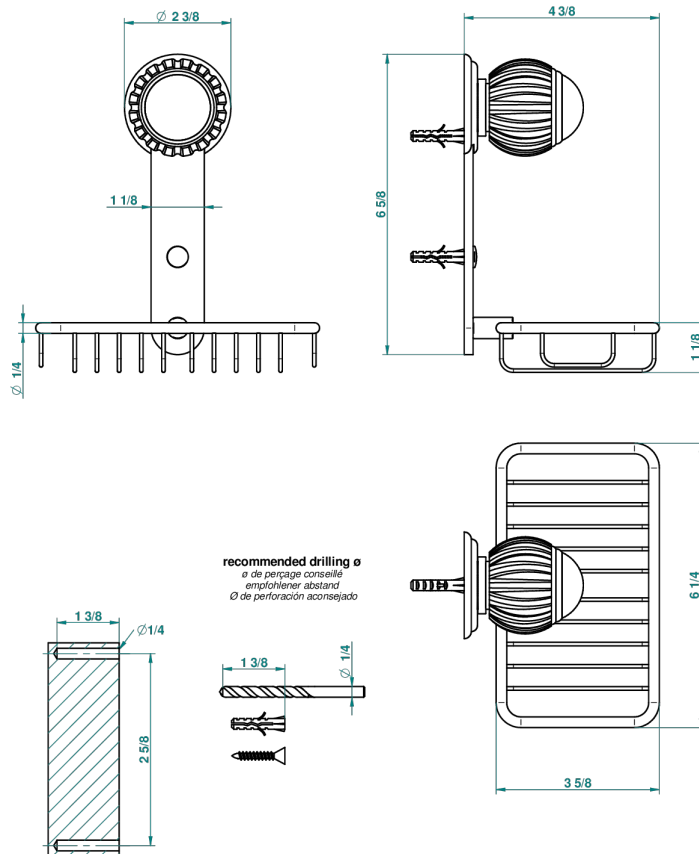

# VOGUE TIGER EYE

A8R-620

Soap basket, wall mounted 6"1/4 x 3"5/8

39969

06/10/2010

## CHARACTERISTIC

- Vogue Tiger Eye
- Soap basket, wall mounted 6"1/4 x 3"5/8