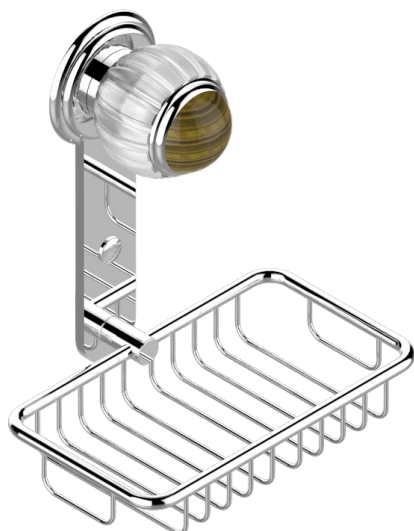

# VOGUE TIGER EYE

A8R-620

Soap basket, wall mounted 6"1/4 x 3"5/8

39969

06/10/2010

## CHARACTERISTIC

- Vogue Tiger Eye
- Soap basket, wall mounted 6"1/4 x 3"5/8

## AVAILABLE FINITIONS

Black ceram - D30

Blush PVD - H62

Brass color PVD - H49

Brown bronze color PVD - F33

Chrome polished - A02

Chrome polished / gold polished - G02

Copper antique matt, coated - H07

Nickel color PVD - H55

Nickel polished - B01

Soft gold - F30

Soft matt gold - F31

Umber PVD - H66