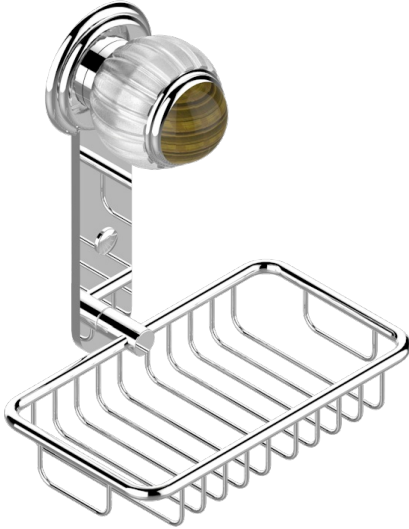

VOGUE TIGER EYE

A8R-620

Net soap dish with flange, 160 x 95 mm

THG[®]
PARIS

CHARACTERISTIC

- Vogue Tiger Eye
- Net soap dish with flange, 160 x 95 mm

AVAILABLE FINITIONS

Antique nickel - H28
Black ceram - D30
Blush PVD - H62
Brass color PVD - H49
Brown bronze color PVD - F33
Gold color PVD - H52

Graphite PVD - H64
Lacquered light bronze - D01
Matt Umber PVD - H67
Matt blush PVD - H60
Matt brass color PVD - H50
Matt brown bronze color PVD - F34

Matt chrome - C02
Matt gold - F07
Matt gold color PVD - H53
Matt graphite PVD - H65
Matt nickel (color finish) - C01
Matt nickel color PVD - H56

Nickel color PVD - H55
Polished chrome (color finish) - A02
Polished chrome / Polished gold (color finish) - G02
Polished gold (color finish) - F01
Polished nickel - B01
Soft gold - F30

Soft matt gold - F31
Umber PVD - H66
Varnished matt antique red copper (color finish) - H07