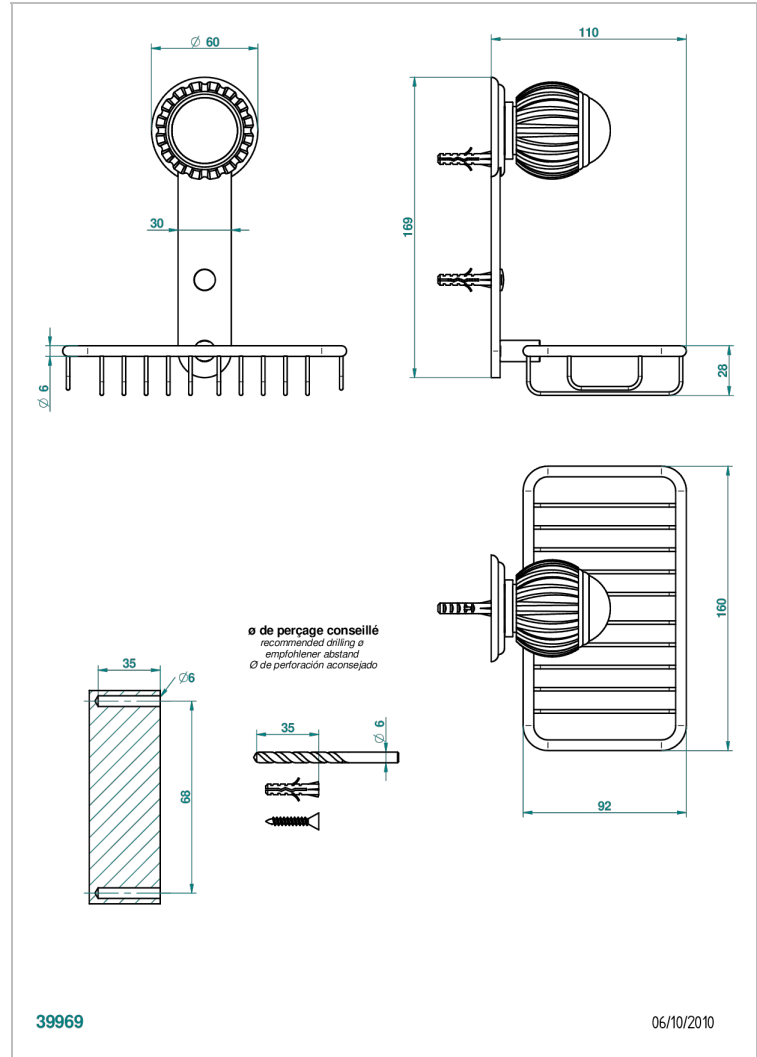

VOGUE TIGER EYE

A8R-620

Net soap dish with flange, 160 x 95 mm

THG[®]
PARIS

CHARACTERISTIC

- Vogue Tiger Eye
- Net soap dish with flange, 160 x 95 mm

AVAILABLE FINITIONS

Antique nickel - H28
Black ceram - D30
Blush PVD - H62
Brass color PVD - H49
Brown bronze color PVD - F33
Gold color PVD - H52

Nickel color PVD - H55
Polished chrome (color finish) - A02
Polished chrome / Polished gold (color finish) - G02
Polished gold (color finish) - F01
Polished nickel - B01
Soft gold - F30

Soft matt gold - F31
Umber PVD - H66
Varnished matt antique red copper (color finish) - H07