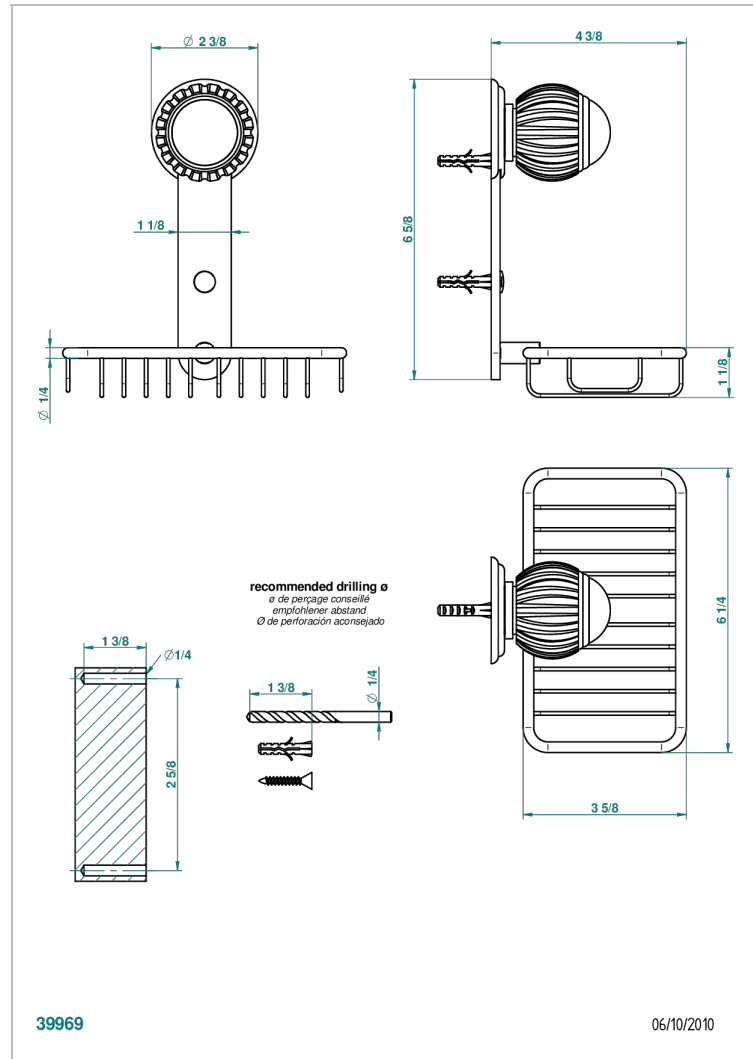

# VOGUE TIGER EYE

A8R-620

Net soap dish with flange, 160 x 95 mm

THG<sup>®</sup>  
PARIS

## CHARACTERISTIC

- Vogue Tiger Eye
- Net soap dish with flange, 160 x 95 mm