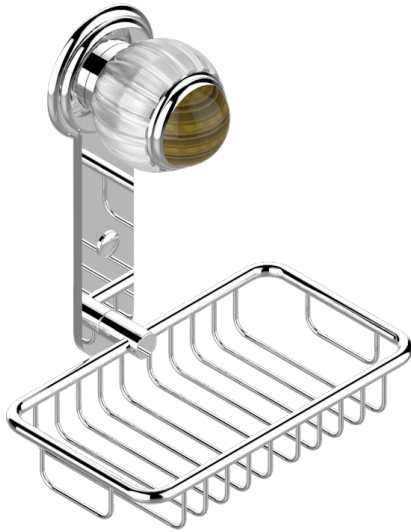

# VOGUE TIGER EYE

A8R-620

Net soap dish with flange, 160 x 95 mm

THG<sup>®</sup>  
PARIS

## CHARACTERISTIC

- Vogue Tiger Eye
- Net soap dish with flange, 160 x 95 mm

## AVAILABLE FINITIONS

Antique nickel - H28  
Black ceram - D30  
Blush PVD - H62  
Brass color PVD - H49  
Brown bronze color PVD - F33  
Gold color PVD - H52

Graphite PVD - H64  
Lacquered light bronze - D01  
Matt Umber PVD - H67  
Matt blush PVD - H60  
Matt brass color PVD - H50  
Matt brown bronze color PVD - F34