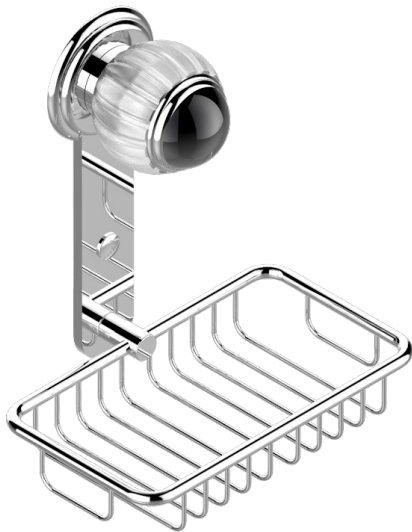

VOGUE BLACK ONYX

A8P-620

Soap basket, wall mounted 6"1/4 x 3"5/8

CHARACTERISTIC

- Vogue black onyx
- Soap basket, wall mounted 6"1/4 x 3"5/8

AVAILABLE FINITIONS

Black ceram - D30
Blush PVD - H62
Brass color PVD - H49
Brown bronze color PVD - F33
Chrome polished - A02
Chrome polished / gold polished - G02

Copper antique matt, coated - H07
Gold color PVD - H52
Gold mat - F07
Gold polished - F01
Graphite PVD - H64
Light coated bronze - D01

Matt Umber PVD - H67
Matt blush PVD - H60
Matt brass color PVD - H50
Matt brown bronze color PVD - F34
Matt chrome (American satin) - C02
Matt gold color PVD - H53

Matt graphite PVD - H65
Matt nickel (American satin) - C01
Matt nickel color PVD - H56
Nickel antique / Sovereign - H28
Nickel color PVD - H55
Nickel polished - B01

Soft gold - F30
Soft matt gold - F31
Umber PVD - H66