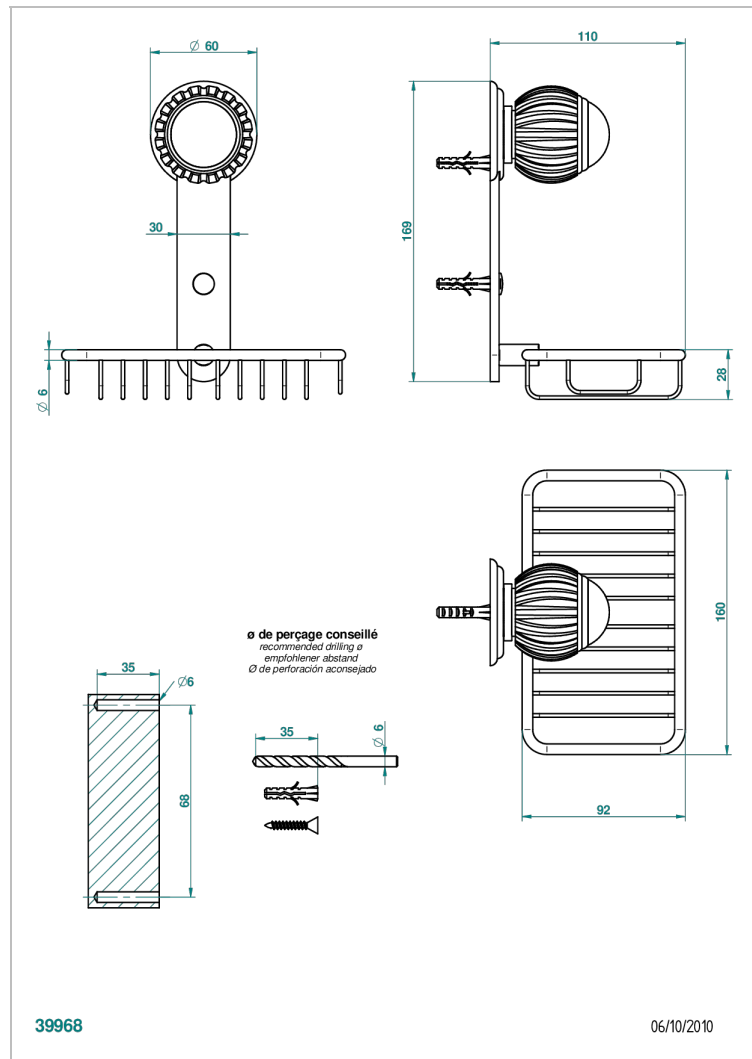

VOGUE BLACK ONYX

A8P-620

Soap basket, wall mounted 6"1/4 x 3"5/8

CHARACTERISTIC

- Vogue black onyx
- Soap basket, wall mounted 6"1/4 x 3"5/8

AVAILABLE FINITIONS

Black ceram - D30
Blush PVD - H62
Brass color PVD - H49
Brown bronze color PVD - F33
Chrome polished - A02
Chrome polished / gold polished - G02

Copper antique matt, coated - H07
Gold color PVD - H52
Gold mat - F07
Gold polished - F01
Graphite PVD - H64
Light coated bronze - D01

Matt Umber PVD - H67
Matt blush PVD - H60
Matt brass color PVD - H50
Matt brown bronze color PVD - F34
Matt chrome (American satin) - C02
Matt gold color PVD - H53