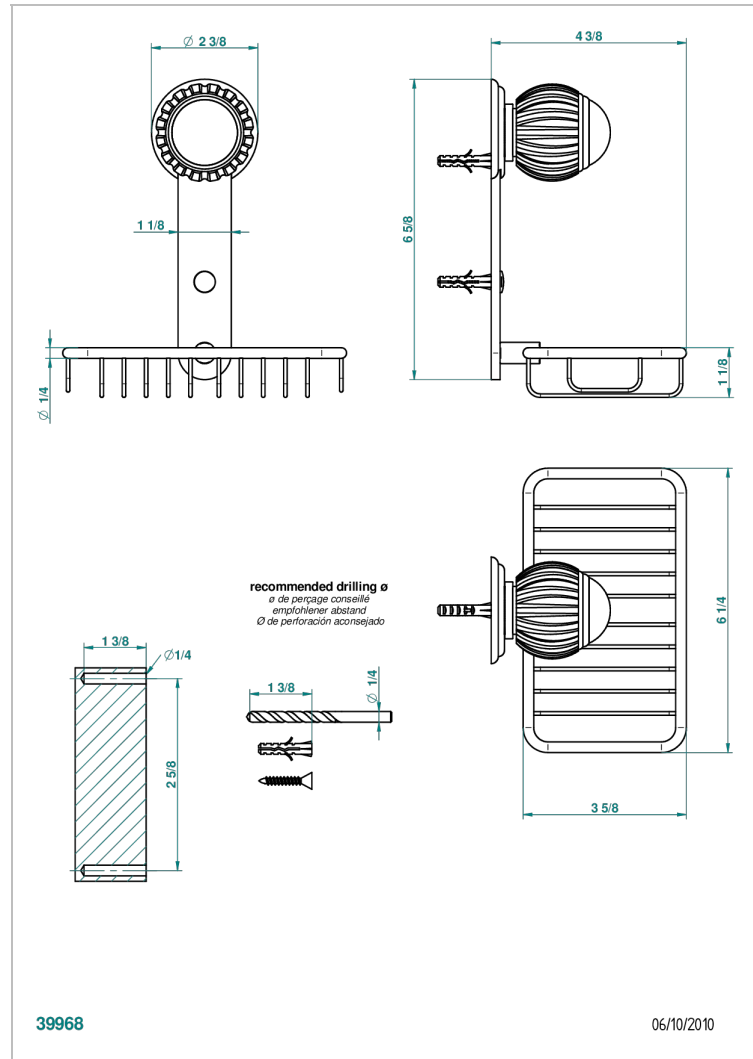

# VOGUE BLACK ONYX

A8P-620

Soap basket, wall mounted 6"1/4 x 3"5/8

## CHARACTERISTIC

- Vogue black onyx
- Soap basket, wall mounted 6"1/4 x 3"5/8