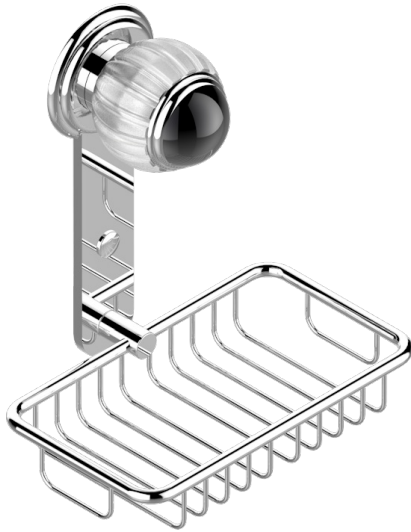

# VOGUE BLACK ONYX

A8P-620

Soap basket, wall mounted 6"1/4 x 3"5/8

## CHARACTERISTIC

- Vogue black onyx
- Soap basket, wall mounted 6"1/4 x 3"5/8

## AVAILABLE FINITIONS

Black ceram - D30  
 Blush PVD - H62  
 Brass color PVD - H49  
 Brown bronze color PVD - F33  
 Chrome polished - A02  
 Chrome polished / gold polished - G02

Copper antique matt, coated - H07  
 Gold color PVD - H52  
 Gold mat - F07  
 Gold polished - F01  
 Graphite PVD - H64  
 Light coated bronze - D01