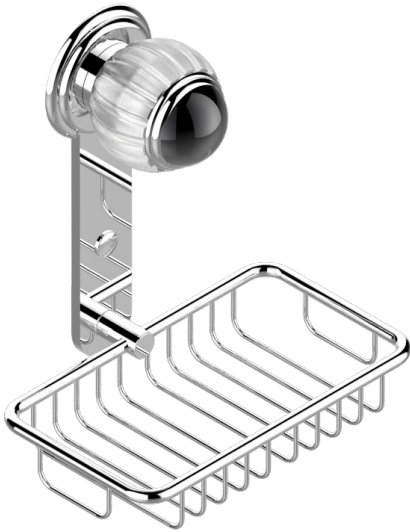

VOGUE BLACK ONYX

A8P-620

Net soap dish with flange, 160 x 95 mm

THG[®]
PARIS

CHARACTERISTIC

- Vogue black onyx
- Net soap dish with flange, 160 x 95 mm

AVAILABLE FINITIONS

Antique nickel - H28
Black ceram - D30
Blush PVD - H62
Brass color PVD - H49
Brown bronze color PVD - F33
Gold color PVD - H52

Graphite PVD - H64
Lacquered light bronze - D01
Matt Umber PVD - H67
Matt blush PVD - H60
Matt brass color PVD - H50
Matt brown bronze color PVD - F34

Matt chrome - C02
Matt gold - F07
Matt gold color PVD - H53
Matt graphite PVD - H65
Matt nickel (color finish) - C01
Matt nickel color PVD - H56

Nickel color PVD - H55
Polished chrome (color finish) - A02
Polished chrome / Polished gold (color finish) - G02
Polished gold (color finish) - F01
Polished nickel - B01
Soft gold - F30

Soft matt gold - F31
Umber PVD - H66
Varnished matt antique red copper (color finish) - H07