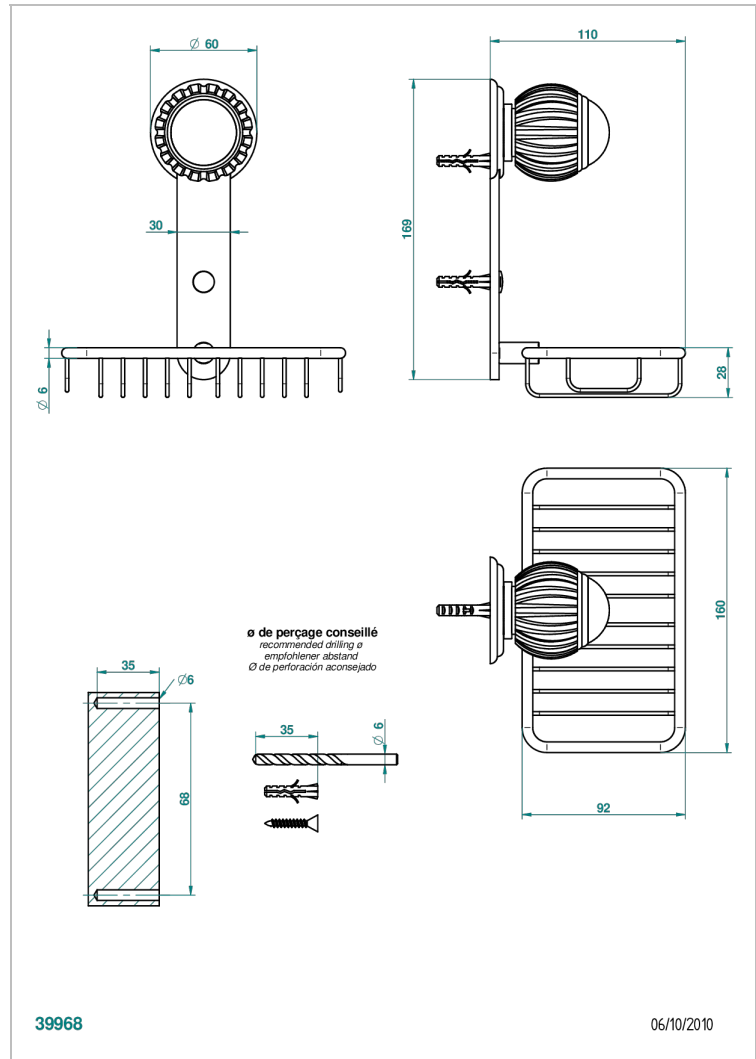

VOGUE BLACK ONYX

A8P-620

Net soap dish with flange, 160 x 95 mm

THG[®]
PARIS

CHARACTERISTIC

- Vogue black onyx
- Net soap dish with flange, 160 x 95 mm

AVAILABLE FINITIONS

Antique nickel - H28
Black ceram - D30
Blush PVD - H62
Brass color PVD - H49
Brown bronze color PVD - F33
Gold color PVD - H52

Nickel color PVD - H55
Polished chrome (color finish) - A02
Polished chrome / Polished gold (color finish) - G02
Polished gold (color finish) - F01
Polished nickel - B01
Soft gold - F30

Soft matt gold - F31
Umber PVD - H66
Varnished matt antique red copper (color finish) - H07