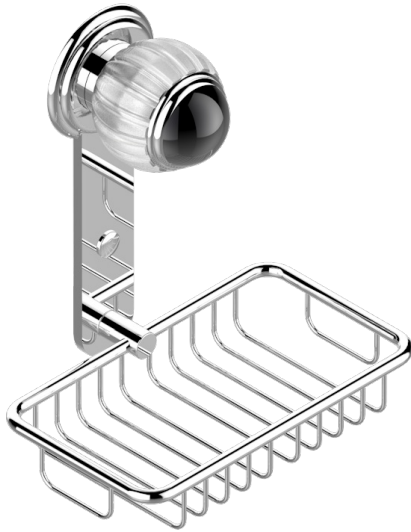

VOGUE BLACK ONYX

A8P-620

Net soap dish with flange, 160 x 95 mm

THG[®]
PARIS

CHARACTERISTIC

- Vogue black onyx
- Net soap dish with flange, 160 x 95 mm

AVAILABLE FINITIONS

Antique nickel - H28
Black ceram - D30
Blush PVD - H62
Brass color PVD - H49
Brown bronze color PVD - F33
Gold color PVD - H52

Graphite PVD - H64
Lacquered light bronze - D01
Matt Umber PVD - H67
Matt blush PVD - H60
Matt brass color PVD - H50
Matt brown bronze color PVD - F34

Matt chrome - C02
Matt gold - F07
Matt gold color PVD - H53
Matt graphite PVD - H65
Matt nickel (color finish) - C01
Matt nickel color PVD - H56

Nickel color PVD - H55
Polished chrome (color finish) - A02
Polished chrome / Polished gold (color finish) - G02
Polished gold (color finish) - F01
Polished nickel - B01
Soft gold - F30

Soft matt gold - F31
Umber PVD - H66
Varnished matt antique red copper (color finish) - H07