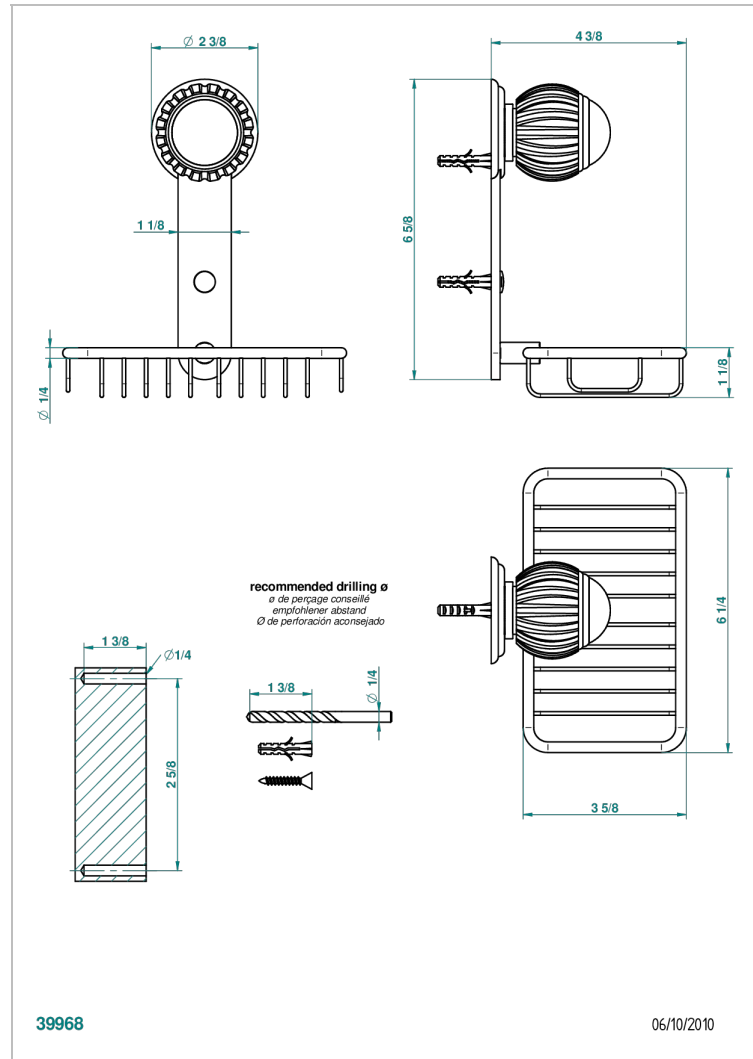

VOGUE BLACK ONYX

A8P-620

Net soap dish with flange, 160 x 95 mm

THG[®]
PARIS

CHARACTERISTIC

- Vogue black onyx
- Net soap dish with flange, 160 x 95 mm

AVAILABLE FINITIONS

Antique nickel - H28
Black ceram - D30
Blush PVD - H62
Brass color PVD - H49
Brown bronze color PVD - F33
Gold color PVD - H52

Nickel color PVD - H55
Polished chrome (color finish) - A02
Polished chrome / Polished gold (color finish) - G02
Polished gold (color finish) - F01
Polished nickel - B01
Soft gold - F30

Soft matt gold - F31
Umber PVD - H66
Varnished matt antique red copper (color finish) - H07