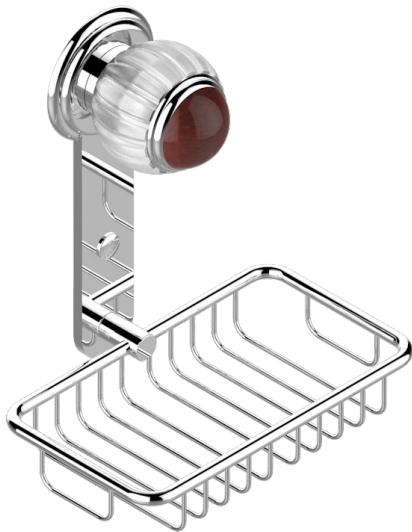

VOGUE RED JASPER

A8N-620

Soap basket, wall mounted 6"1/4 x 3"5/8

THG[®]
PARIS

CHARACTERISTIC

- Vogue red Jasper
- Soap basket, wall mounted 6"1/4 x 3"5/8

AVAILABLE FINITIONS

Black ceram - D30
Blush PVD - H62
Brass color PVD - H49
Brown bronze color PVD - F33
Chrome polished - A02
Chrome polished / gold polished - G02

Copper antique matt, coated - H07
Gold color PVD - H52
Gold mat - F07
Gold polished - F01
Graphite PVD - H64
Light coated bronze - D01

Matt Umber PVD - H67
Matt blush PVD - H60
Matt brass color PVD - H50
Matt brown bronze color PVD - F34
Matt chrome (American satin) - C02
Matt gold color PVD - H53

Matt graphite PVD - H65
Matt nickel (American satin) - C01
Matt nickel color PVD - H56
Nickel antique / Sovereign - H28
Nickel color PVD - H55
Nickel polished - B01

Soft gold - F30
Soft matt gold - F31
Umber PVD - H66