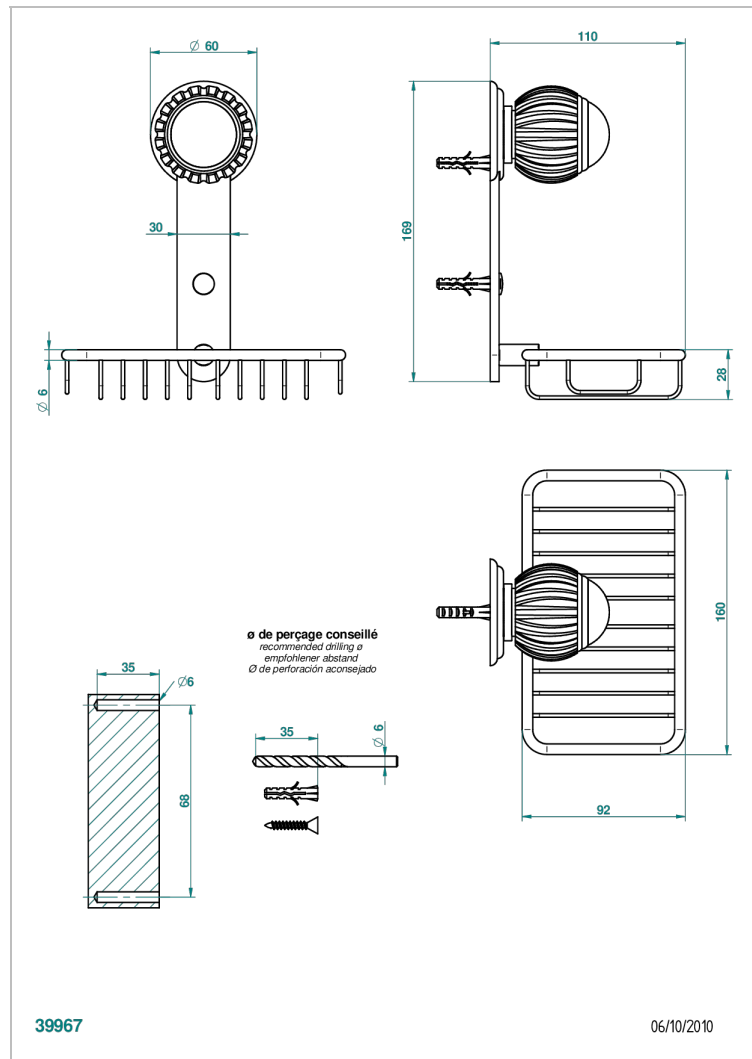

VOGUE RED JASPER

A8N-620

Soap basket, wall mounted 6"1/4 x 3"5/8

THG[®]
PARIS

CHARACTERISTIC

- Vogue red Jasper
- Soap basket, wall mounted 6"1/4 x 3"5/8

AVAILABLE FINITIONS

Black ceram - D30
Blush PVD - H62
Brass color PVD - H49
Brown bronze color PVD - F33
Chrome polished - A02
Chrome polished / gold polished - G02

Copper antique matt, coated - H07
Gold color PVD - H52
Gold mat - F07
Gold polished - F01
Graphite PVD - H64
Light coated bronze - D01

Matt Umber PVD - H67
Matt blush PVD - H60
Matt brass color PVD - H50
Matt brown bronze color PVD - F34
Matt chrome (American satin) - C02
Matt gold color PVD - H53