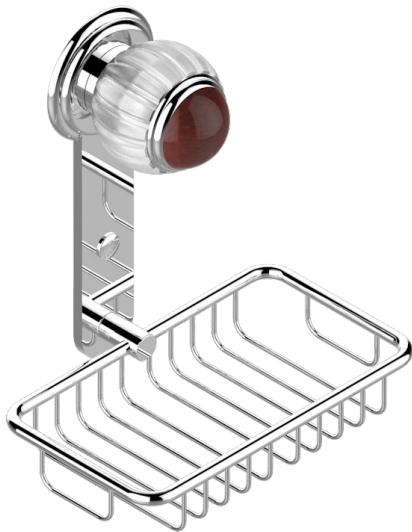

VOGUE RED JASPER

A8N-620

Soap basket, wall mounted 6"1/4 x 3"5/8

CHARACTERISTIC

- Vogue red Jasper
- Soap basket, wall mounted 6"1/4 x 3"5/8

AVAILABLE FINITIONS

Black ceram - D30
 Blush PVD - H62
 Brass color PVD - H49
 Brown bronze color PVD - F33
 Chrome polished - A02
 Chrome polished / gold polished - G02

Copper antique matt, coated - H07
 Gold color PVD - H52
 Gold mat - F07
 Gold polished - F01
 Graphite PVD - H64
 Light coated bronze - D01

Matt Umber PVD - H67
 Matt blush PVD - H60
 Matt brass color PVD - H50
 Matt brown bronze color PVD - F34
 Matt chrome (American satin) - C02
 Matt gold color PVD - H53

Matt graphite PVD - H65
 Matt nickel (American satin) - C01
 Matt nickel color PVD - H56
 Nickel antique / Sovereign - H28
 Nickel color PVD - H55
 Nickel polished - B01

Soft gold - F30
 Soft matt gold - F31
 Umber PVD - H66