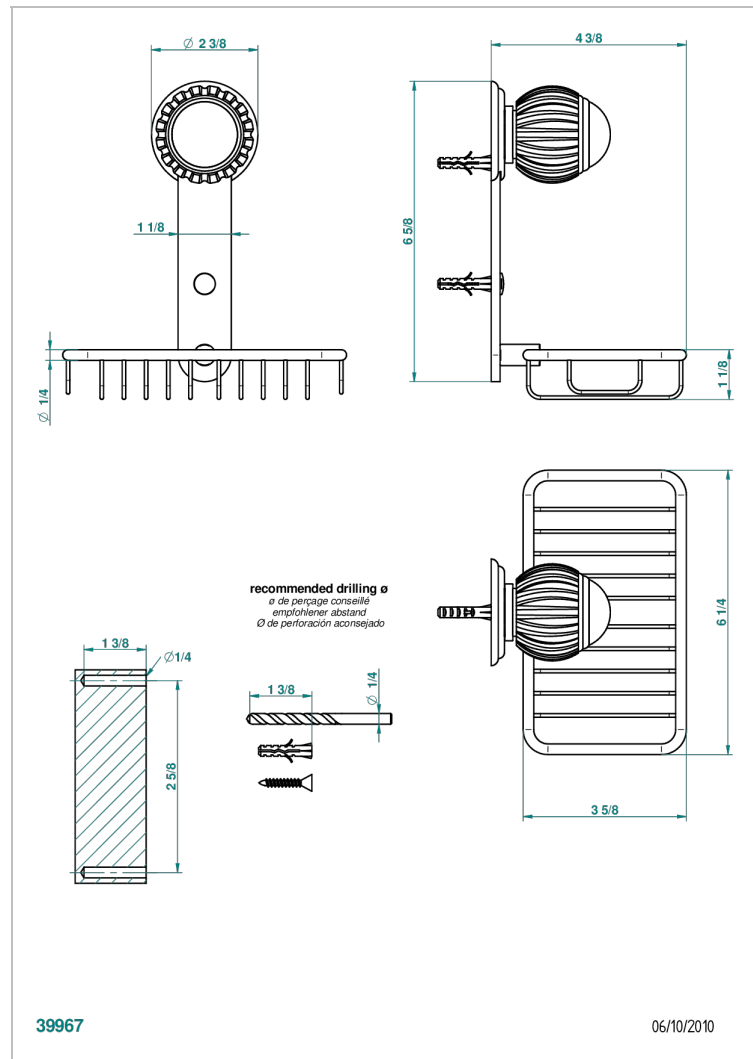

VOGUE RED JASPER

A8N-620

Soap basket, wall mounted 6"1/4 x 3"5/8

CHARACTERISTIC

- Vogue red Jasper
- Soap basket, wall mounted 6"1/4 x 3"5/8

AVAILABLE FINITIONS

Black ceram - D30
 Blush PVD - H62
 Brass color PVD - H49
 Brown bronze color PVD - F33
 Chrome polished - A02
 Chrome polished / gold polished - G02