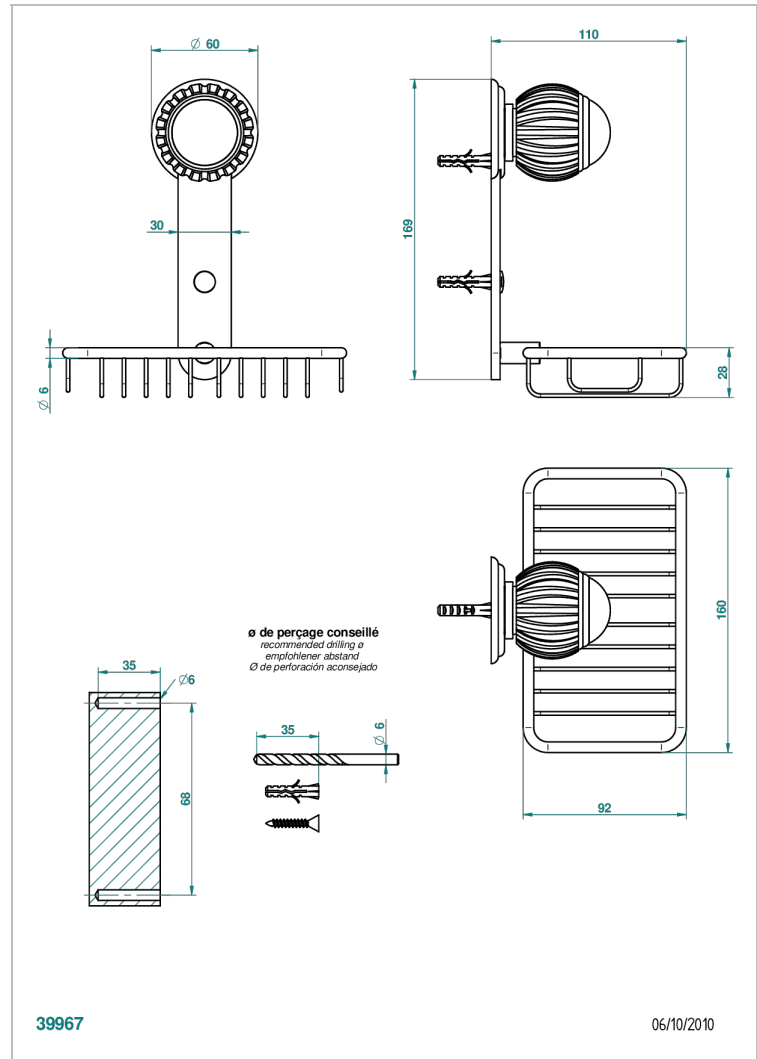

# VOGUE RED JASPER

A8N-620

Net soap dish with flange, 160 x 95 mm

THG<sup>®</sup>  
PARIS

## CHARACTERISTIC

- Vogue red Jasper
- Net soap dish with flange, 160 x 95 mm