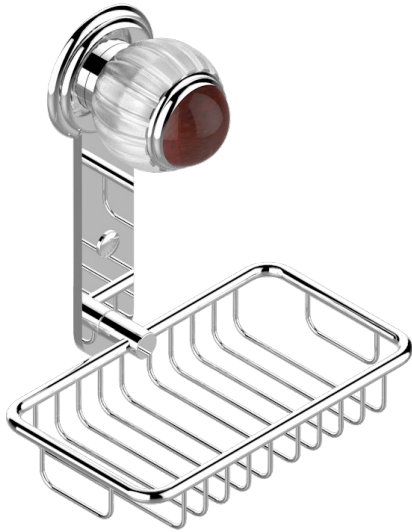

# VOGUE RED JASPER

A8N-620

Net soap dish with flange, 160 x 95 mm

THG<sup>®</sup>  
PARIS

## CHARACTERISTIC

- Vogue red Jasper
- Net soap dish with flange, 160 x 95 mm

## AVAILABLE FINITIONS

Antique nickel - H28  
Black ceram - D30  
Blush PVD - H62  
Brass color PVD - H49  
Brown bronze color PVD - F33  
Gold color PVD - H52

Graphite PVD - H64  
Lacquered light bronze - D01  
Matt Umber PVD - H67  
Matt blush PVD - H60  
Matt brass color PVD - H50  
Matt brown bronze color PVD - F34